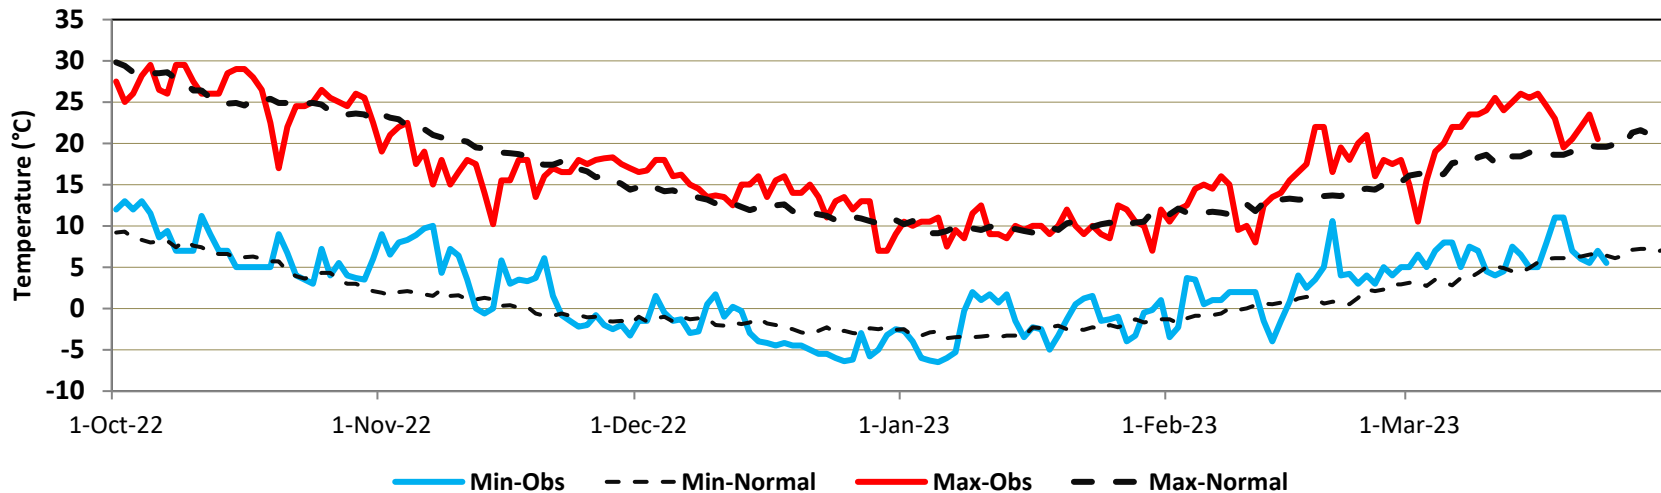

Gilgit (Min & Max Temperatures)