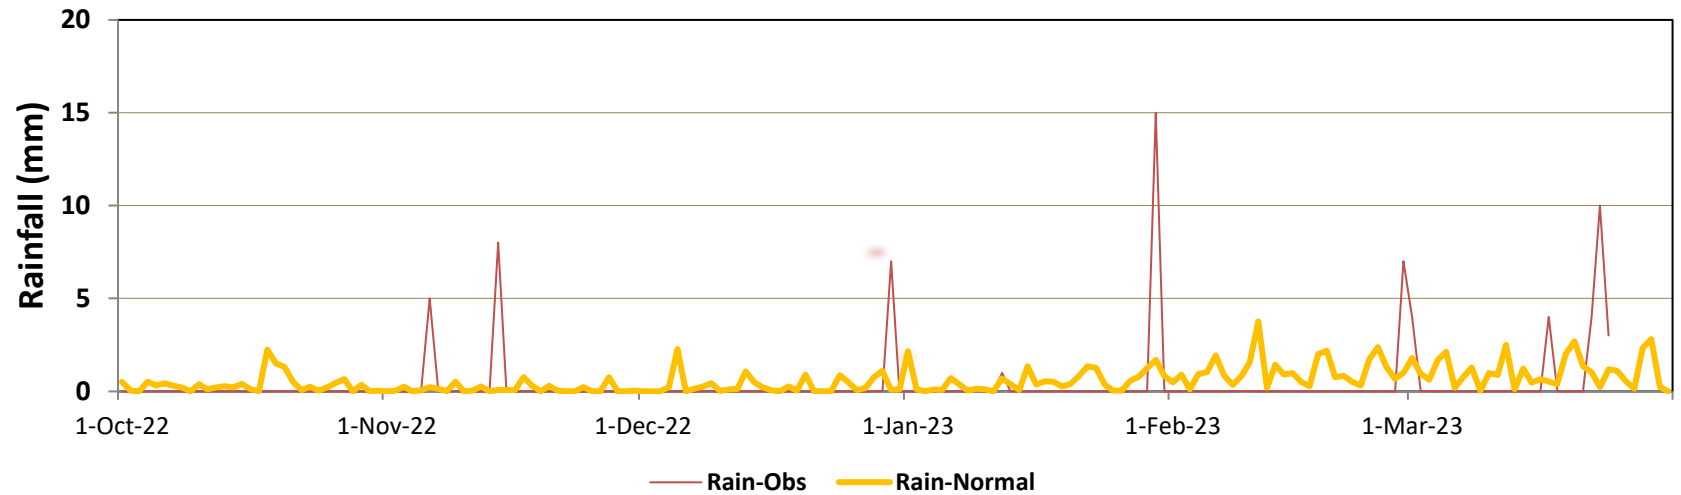

Bahawalnagar (Rain)

Faisalabad (Min & Max Temperatures)

Faisalabad (Rain)

Islamabad (Rain, Min & Max Temperatures)

Islamabad (Rain)

Sargodha (Min & Max Temperatures)

Sargodha (Rain)

Lahore (Min & Max Temperatures)

Lahore (Rain)

Jhelum (Min & Max Temperatures)

Jhelum (Rain)

Multan (Min & Max Temperatures)

Multan (Rain)

Murree (Min & Max Temperatures)

Murree (Rain)

Rain, Min & Max temperatures (October 2022 – March 2023) GB & AJK