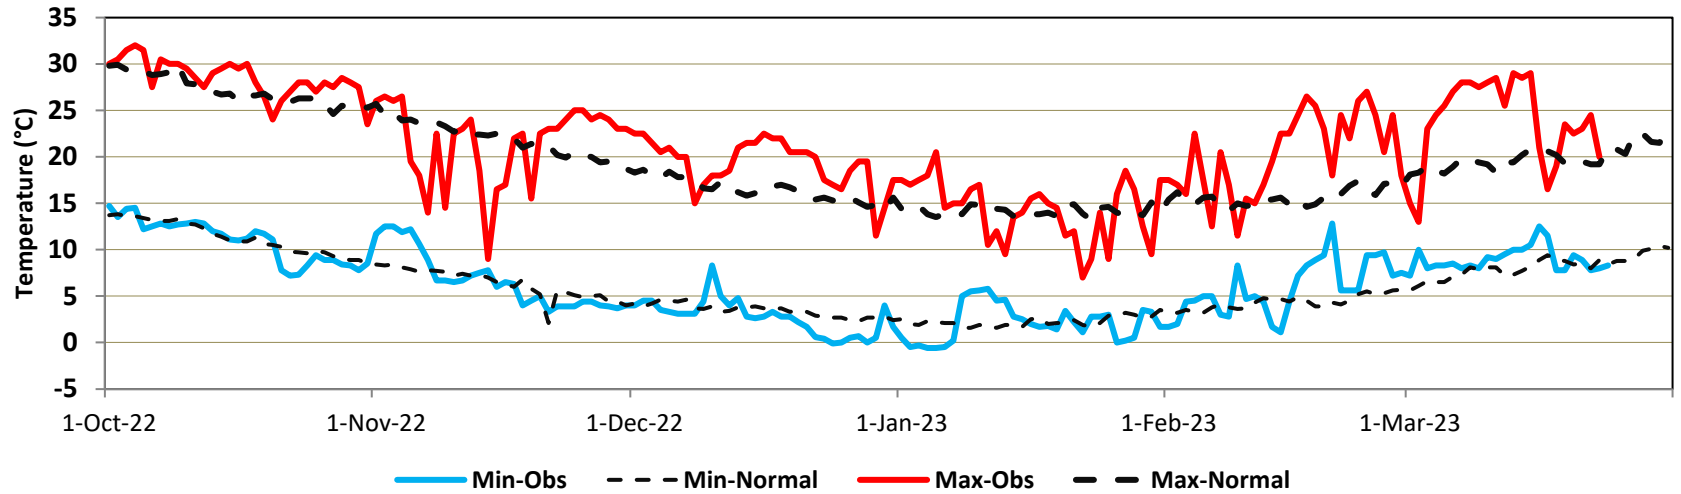

Muzaffarabad (Min & Max Temperatures)

Muzaffarabad (Rain)

Kotli (Min & Max Temperatures)

Kotli (Rain)

Rain, & Max temperatures (October 2022 – March 2023) KPK

Stations included:

- Balakot
- Cherat
- Chitral
- Kakul
- Peshawar
- Saidu Sharif
- Dir
- D.I Khan

Balakot (Min & Max Temperatures)

Balakot (Rain)

Cherat (Min & Max Temperatures)

Cherat (Rain)

Chitral (Min & Max Temperatures)

Chitral (Rain)

Kakul (Min & Max Temperatures)

Kakul (Rain)