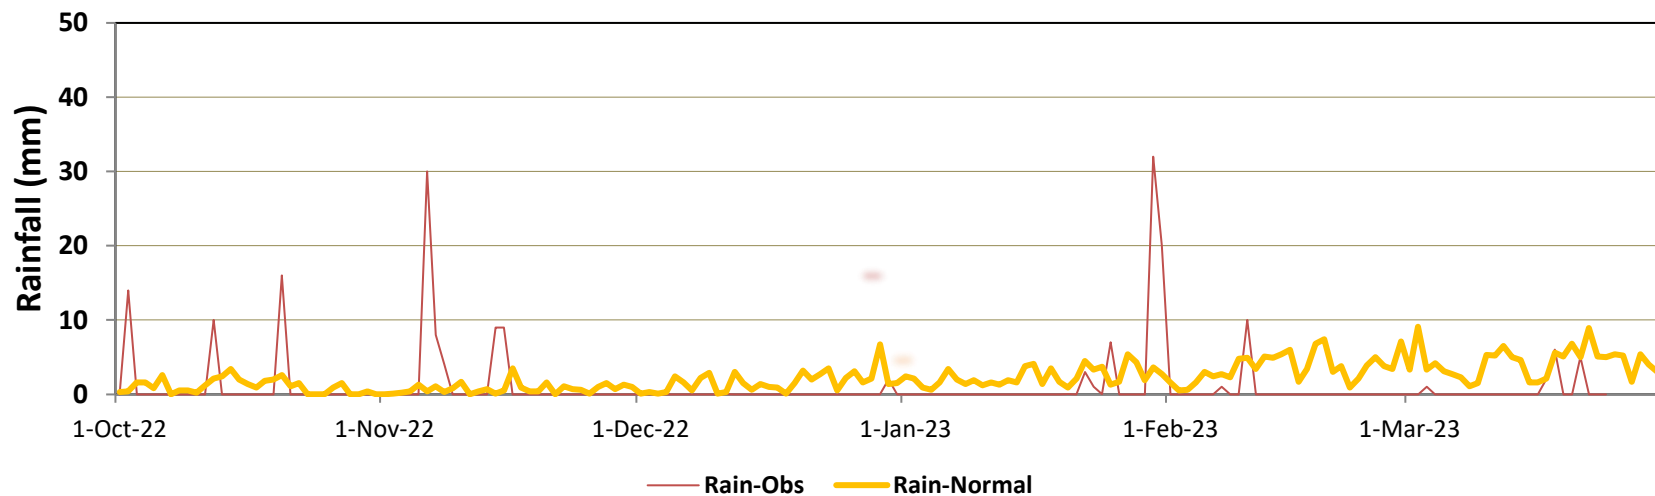

Muzaffarabad (Min & Max Temperatures)

Muzaffarabad (Rain)

Kotli (Min & Max Temperatures)

Kotli (Rain)

Rain, & Max temperatures (October 2022 – March 2023) KPK

Stations included:

- Balakot
- Cherat
- Chitral
- Kakul
- Peshawar
- Saidu Sharif
- Dir
- D.I Khan