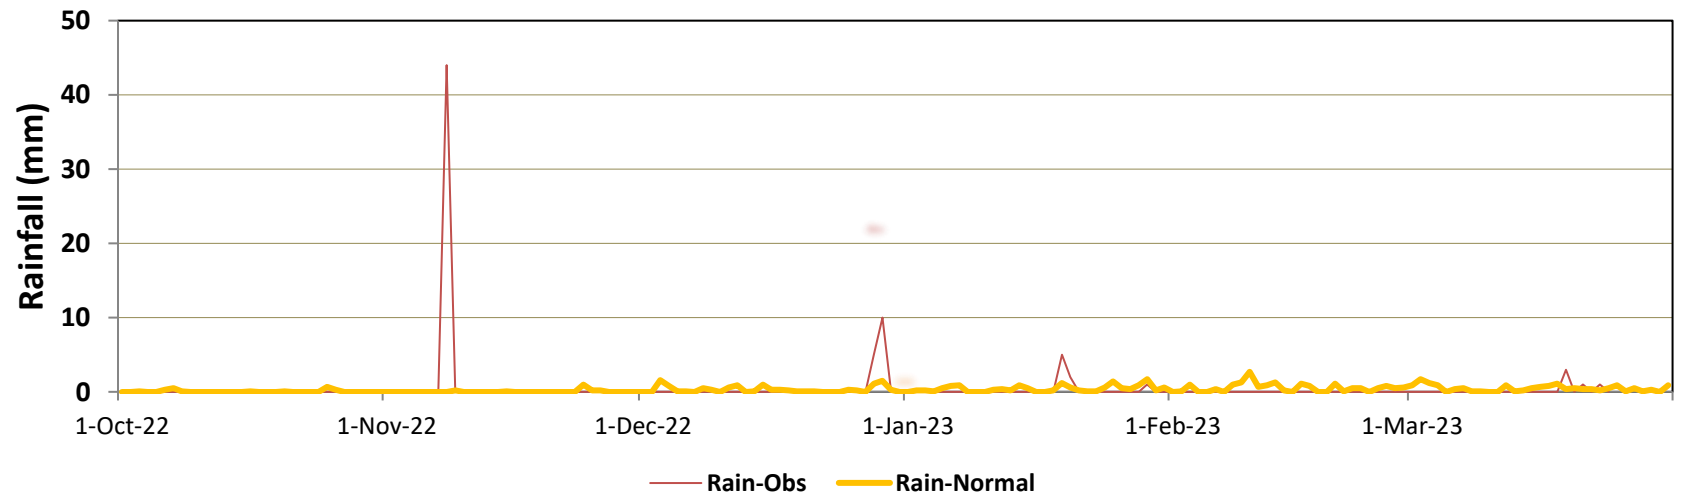

Panjgur (Rain)