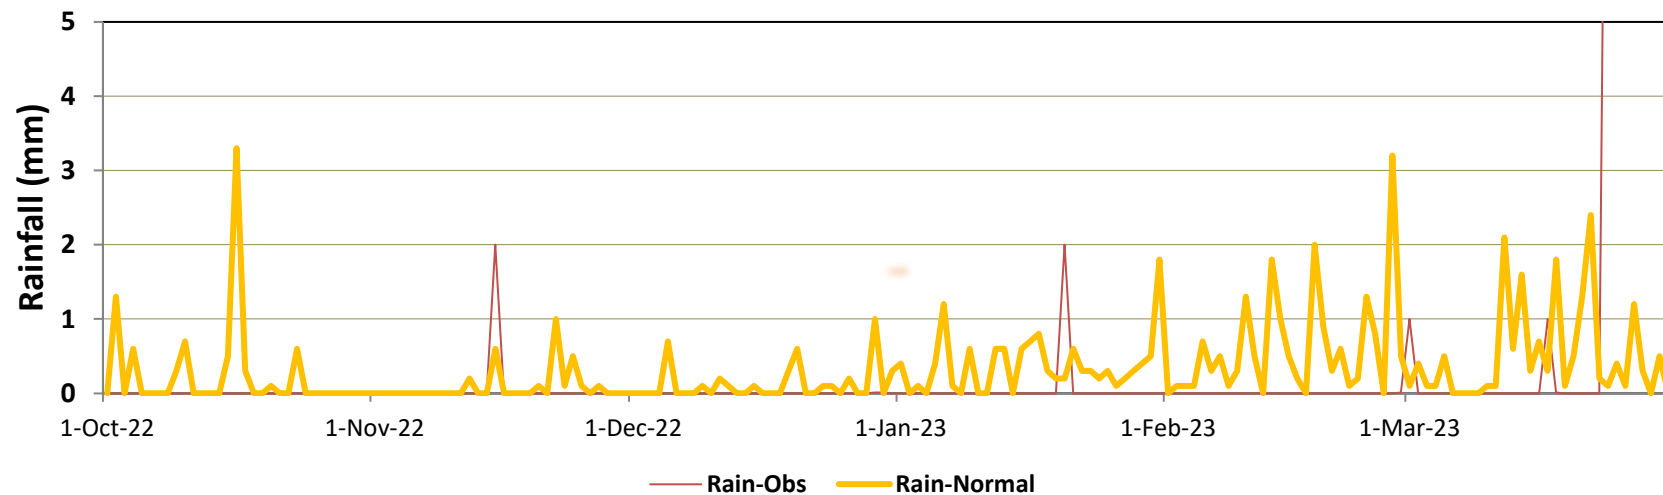

Bahawalnagar (Rain)