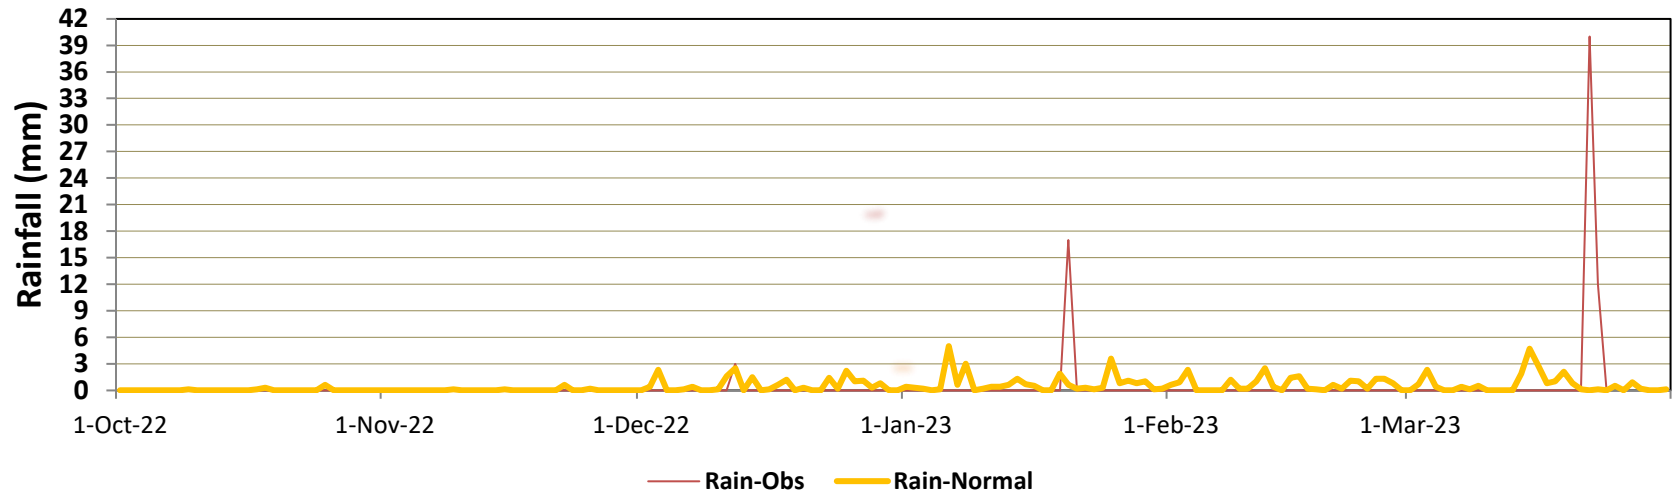

Pasni (Rain)