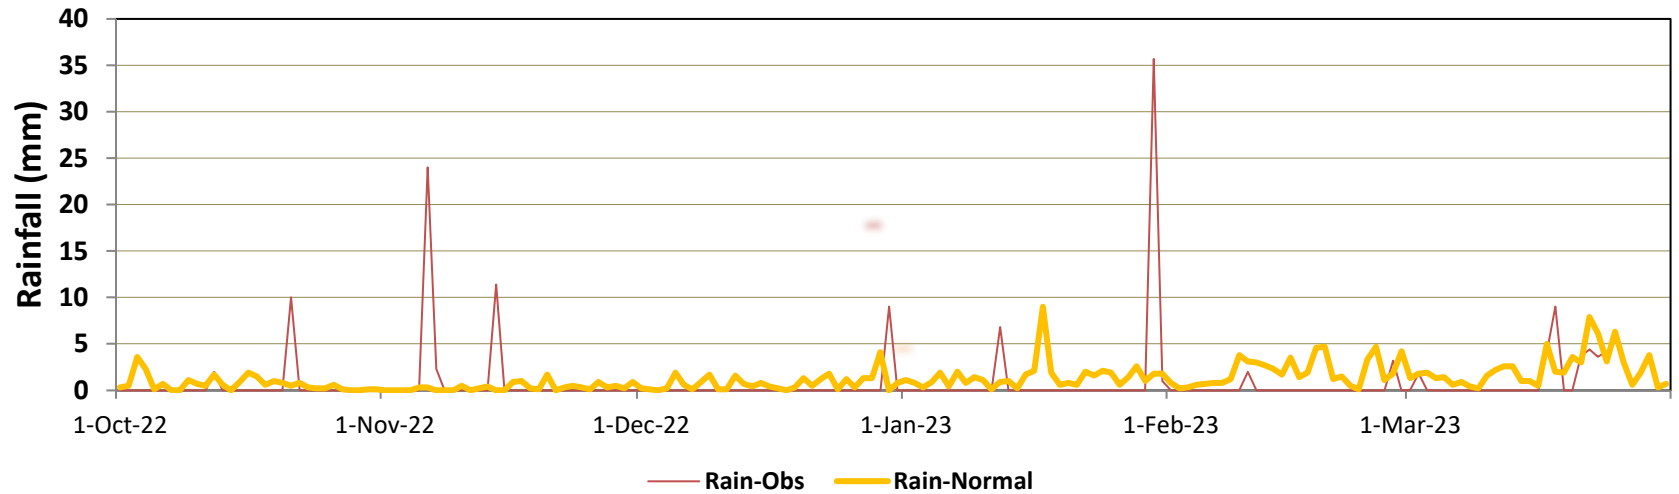

Bahawalnagar (Rain)

Faisalabad (Min & Max Temperatures)

Faisalabad (Rain)

Islamabad (Rain, Min & Max Temperatures)

Islamabad (Rain)

Sargodha (Min & Max Temperatures)

Sargodha (Rain)

Lahore (Min & Max Temperatures)

Lahore (Rain)

Jhelum (Min & Max Temperatures)

Jhelum (Rain)

Multan (Min & Max Temperatures)

Multan (Rain)

Murree (Min & Max Temperatures)

Murree (Rain)

Rain, Min & Max temperatures (October 2022 – March 2023) GB & AJK