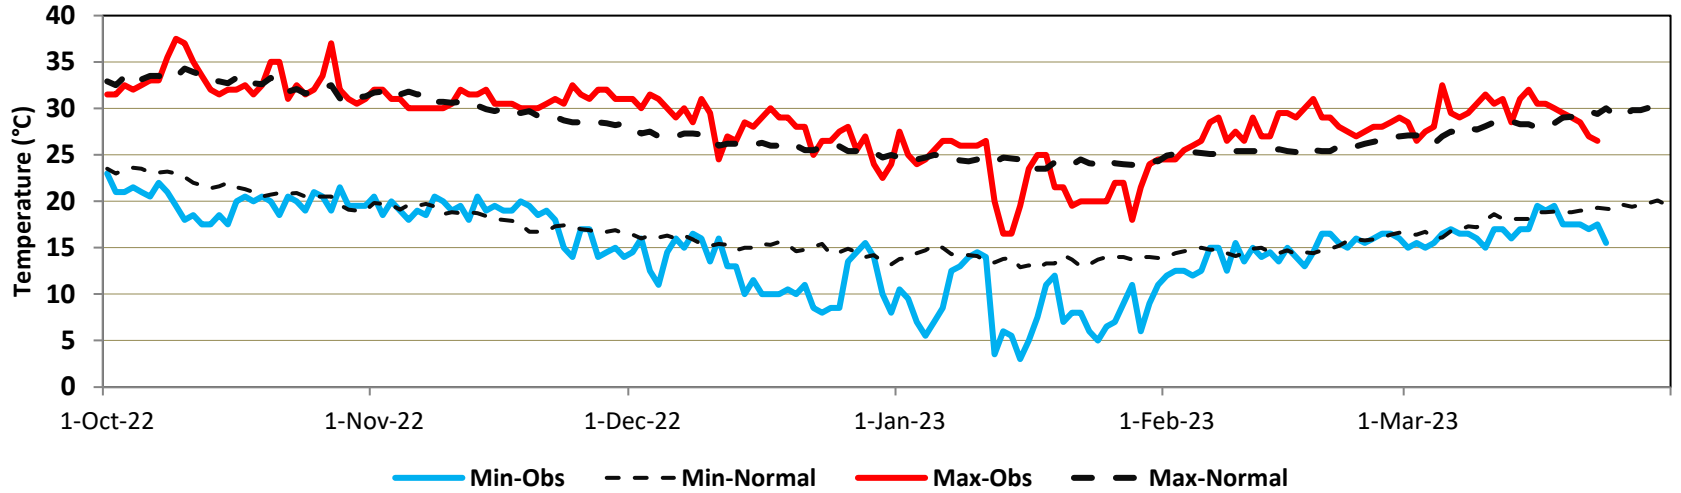

Rain, Min & Max temperatures (October 2022 – March 2023) Balochistan

Stations included:

- Barkhan
- Jiwani
- Kalat
- Nokkundi
- Quetta
- Pasni
- Panjgur

Barkhan (Min & Max Temperatures)

Barkhan (Rain)

Jiwani (Min & Max Temperatures)

Jiwani (Rain)

Kalat (Min & Max Temperatures)

Kalat (Rain)

Nokkundi (Min & Max Temperatures)

Nokkundi (Rain)

Quetta (Min & Max Temperatures)

Quetta (Rain)

Pasni (Min & Max Temperatures)