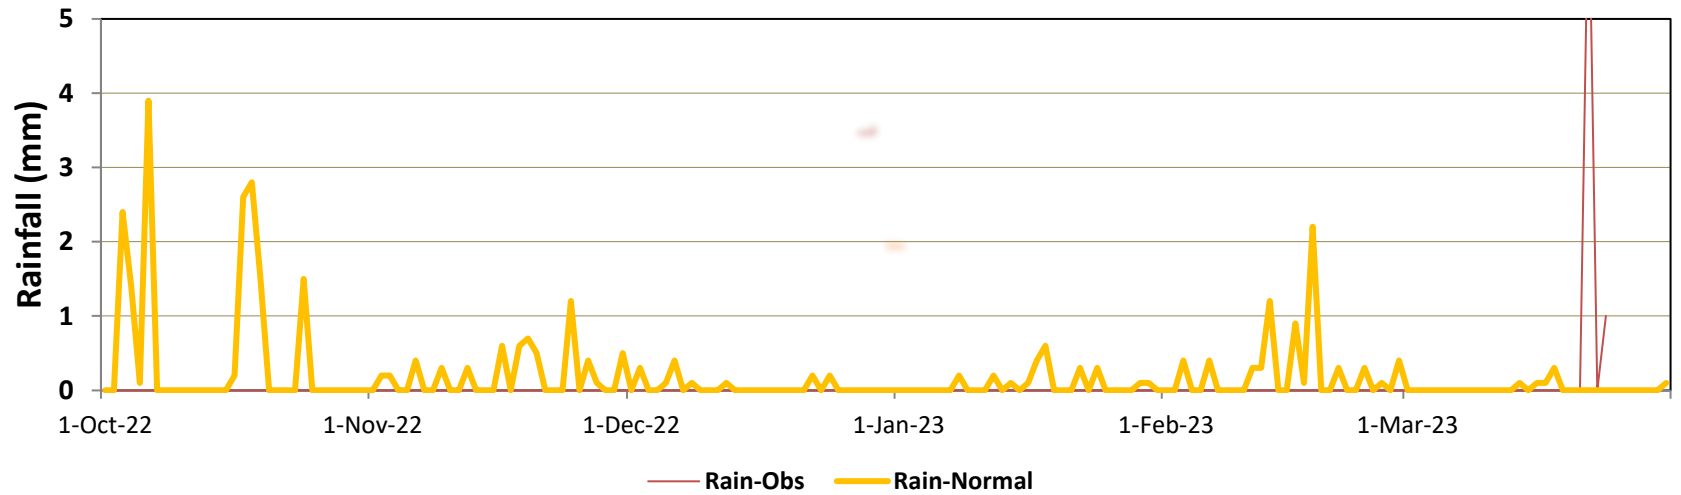

Badin (Rain)