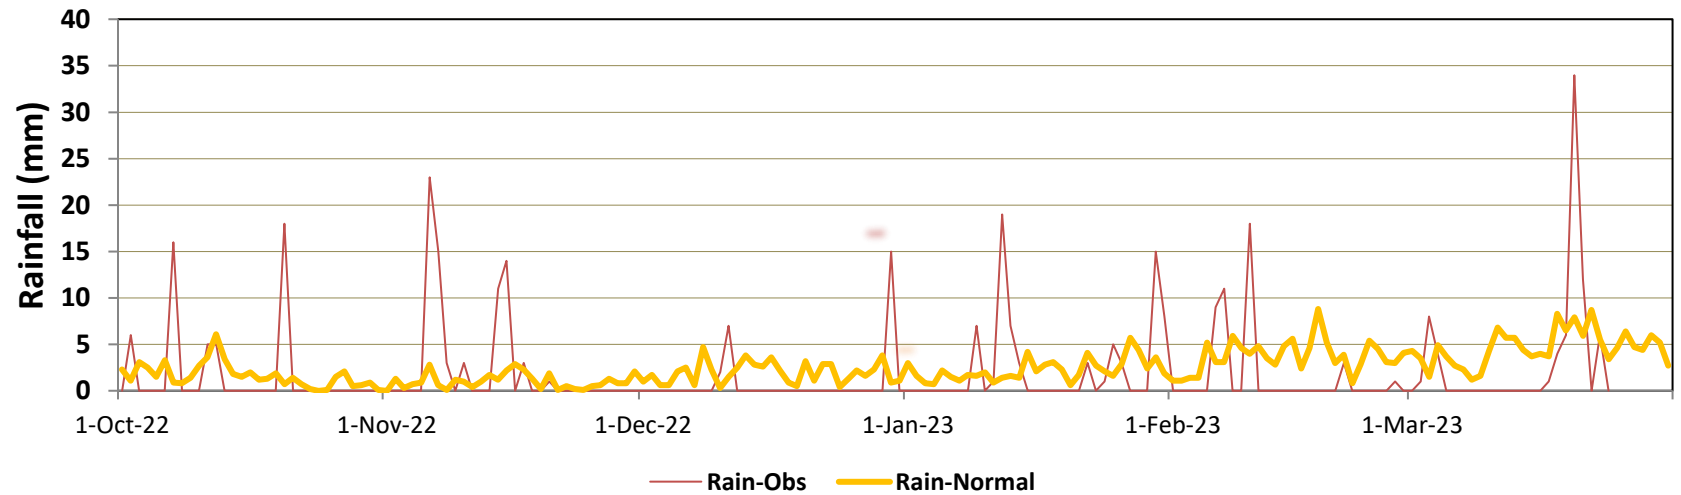

Balakot (Min & Max Temperatures)

Balakot (Rain)

Cherat (Min & Max Temperatures)

Cherat (Rain)

Chitral (Min & Max Temperatures)

Chitral (Rain)

Kakul (Min & Max Temperatures)

Kakul (Rain)

Peshawar (Min & Max Temperatures)

Peshawar (Rain)

Saidu Sharif (Min & Max Temperatures)

Saidu Sharif (Rain)

Dir (Min & Max Temperatures)

Dir (Rain)

D.I Khan (Min & Max Temperatures)

D.I Khan (Rain)