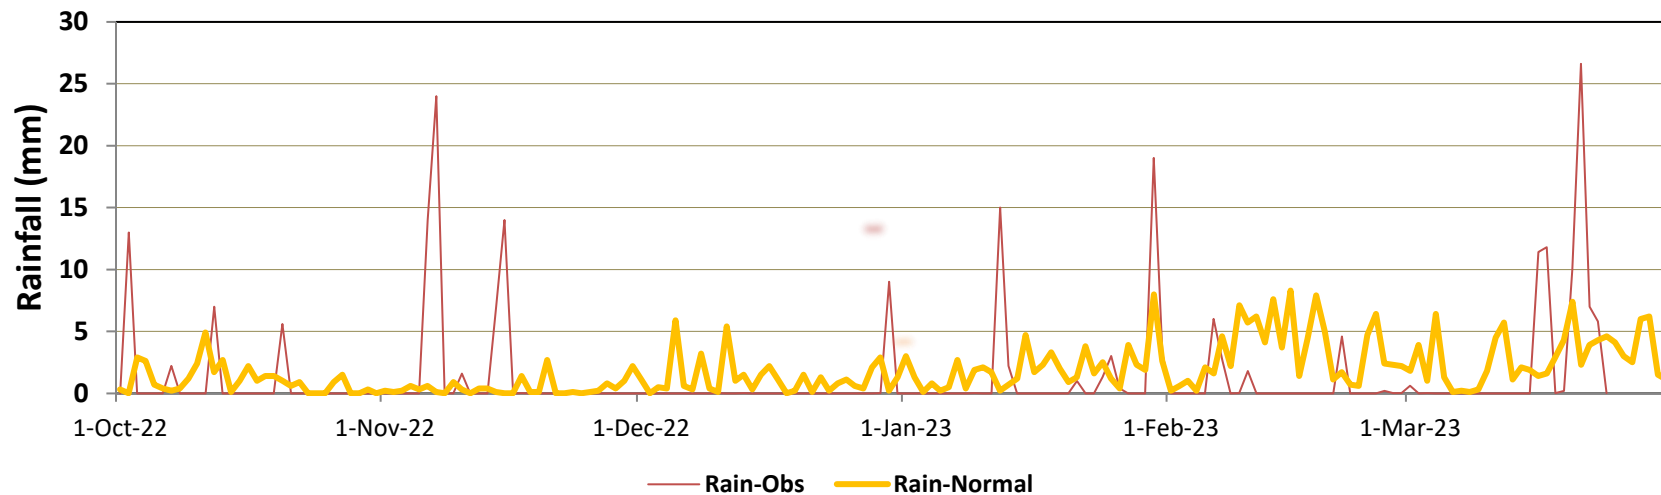

Bahawalnagar (Rain)

Faisalabad (Min & Max Temperatures)

Faisalabad (Rain)

Islamabad (Rain, Min & Max Temperatures)

Islamabad (Rain)

Sargodha (Min & Max Temperatures)

Sargodha (Rain)

Lahore (Min & Max Temperatures)

Lahore (Rain)

Jhelum (Min & Max Temperatures)

Jhelum (Rain)

Multan (Min & Max Temperatures)

Multan (Rain)

Murree (Min & Max Temperatures)

Murree (Rain)

Rain, Min & Max temperatures (October 2022 – March 2023) GB & AJK