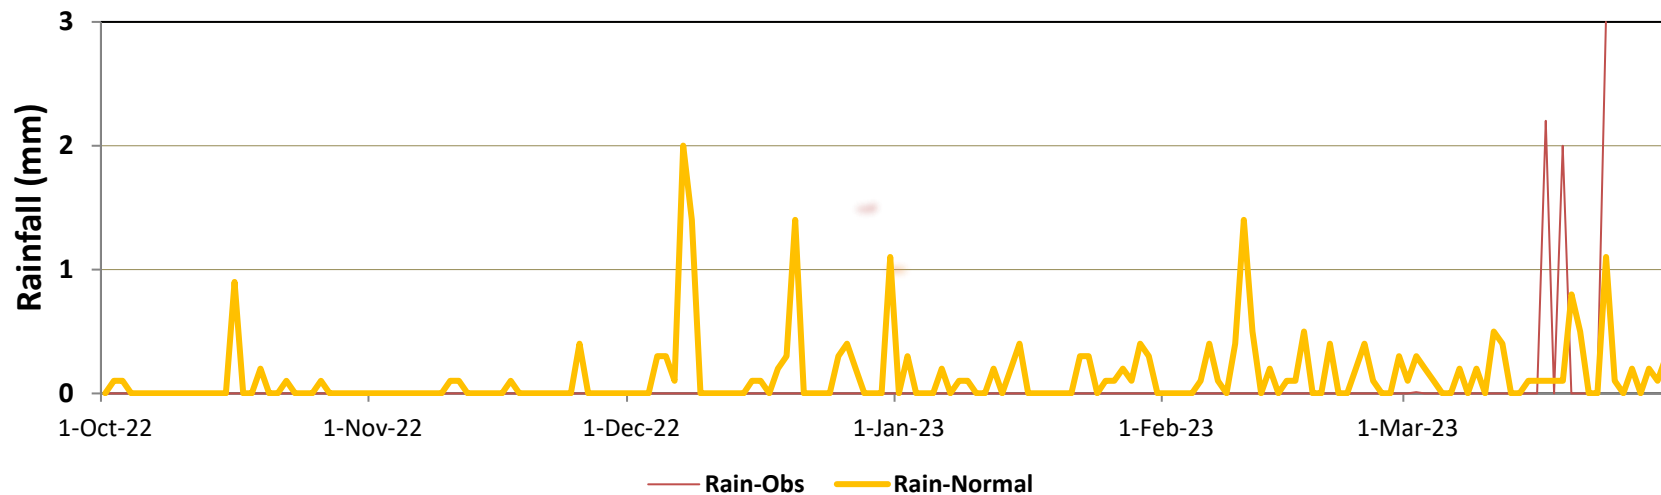

Badin (Rain)

Karachi (Min & Max Temperatures)

Karachi (Rain)

Nawabshah (Min & Max Temperatures)

Nawabshah (Rain)

Larkana (Min & Max Temperatures)

Larkana (Rain)

Hyderabad (Min & Max Temperatures)