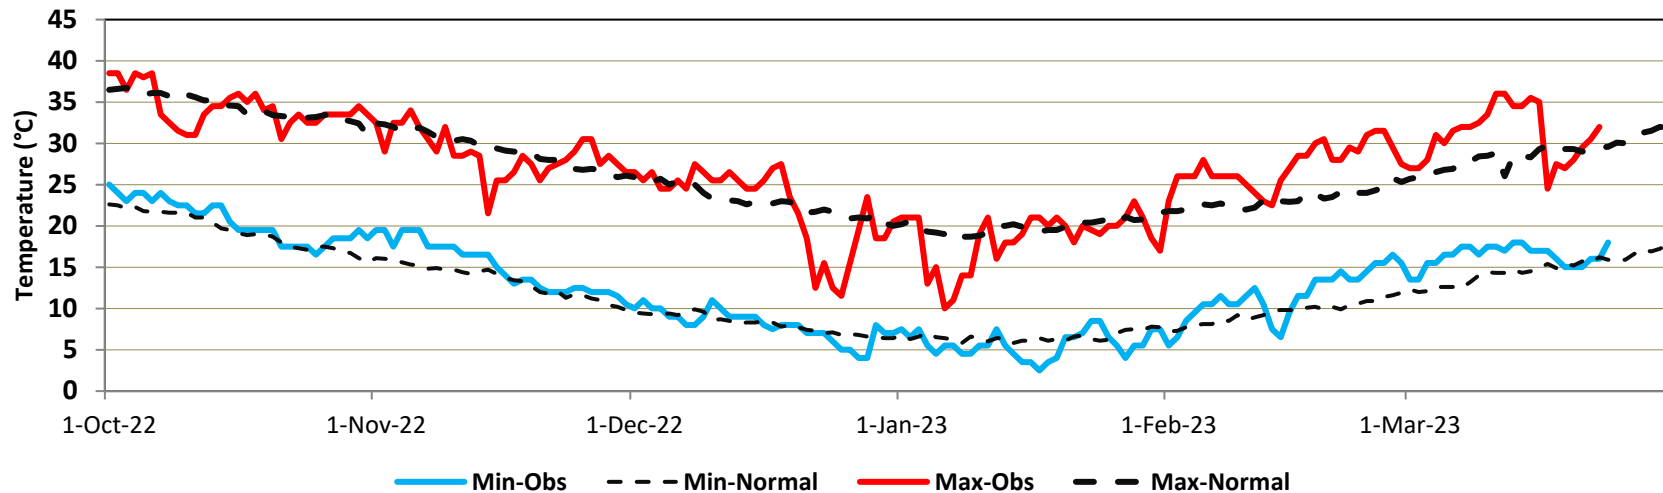

Rain, Min & Max temperatures (October 2022 – March 2023) Punjab

Stations included:

- Bahawalnagar
- Faisalabad
- Islamabad ZP
- Sargodha Airbase
- Lahore
- Jhelum
- Multan
- Murree

Bahawalnagar (Min & Max Temperatures)

Bahawalnagar (Rain)

Faisalabad (Min & Max Temperatures)

Faisalabad (Rain)

Islamabad (Rain, Min & Max Temperatures)

Islamabad (Rain)

Sargodha (Min & Max Temperatures)

Sargodha (Rain)

Lahore (Min & Max Temperatures)