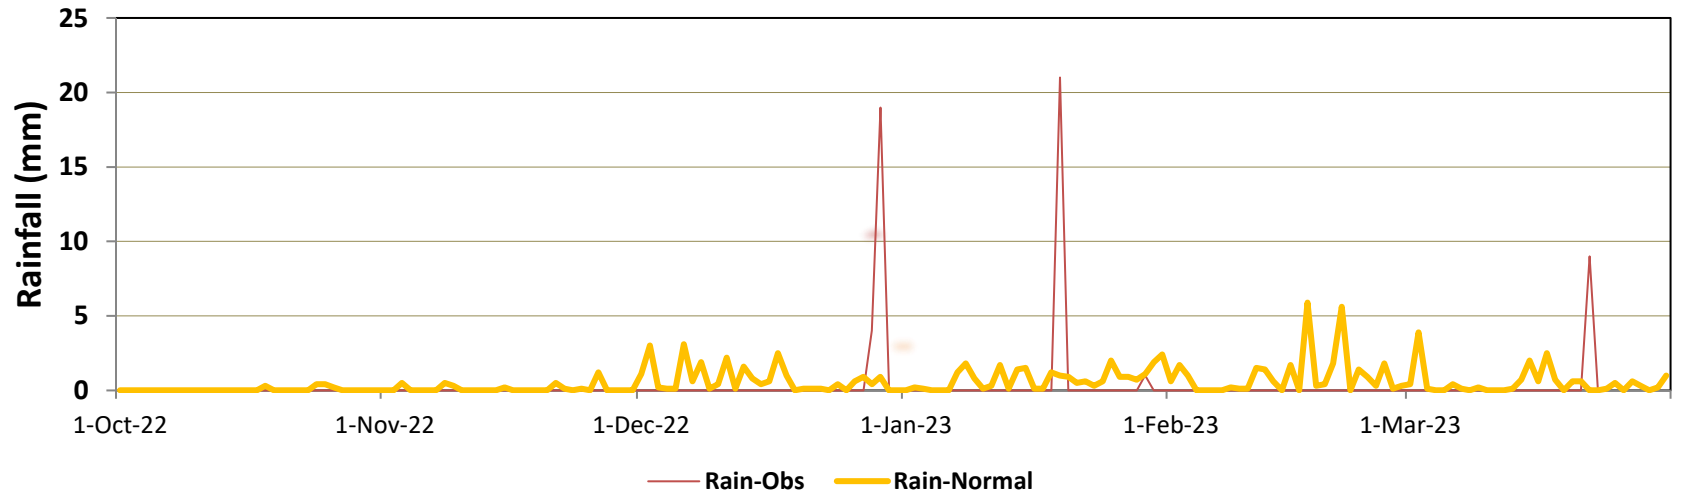

Jiwani (Rain)