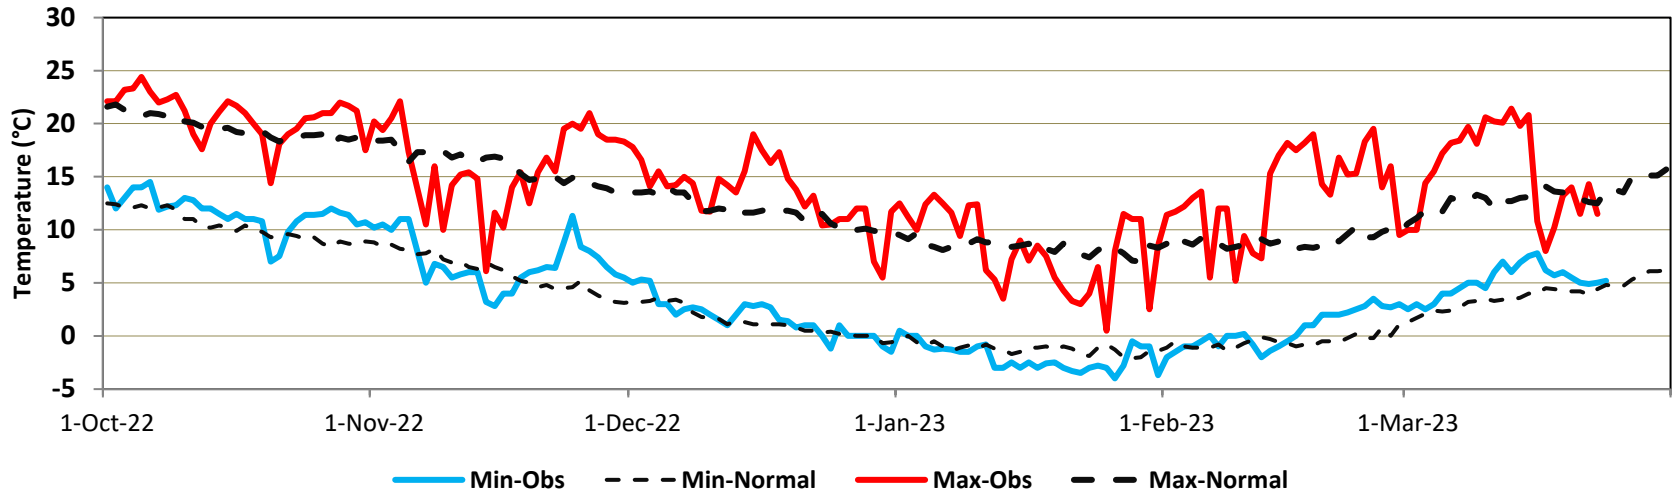

Bahawalnagar (Rain)

Faisalabad (Min & Max Temperatures)

Faisalabad (Rain)

Islamabad (Rain, Min & Max Temperatures)

Islamabad (Rain)

Sargodha (Min & Max Temperatures)

Sargodha (Rain)

Lahore (Min & Max Temperatures)

Lahore (Rain)

Jhelum (Min & Max Temperatures)

Jhelum (Rain)

Multan (Min & Max Temperatures)

Multan (Rain)

Murree (Min & Max Temperatures)

Murree (Rain)

Rain, Min & Max temperatures (October 2022 – March 2023) GB & AJK