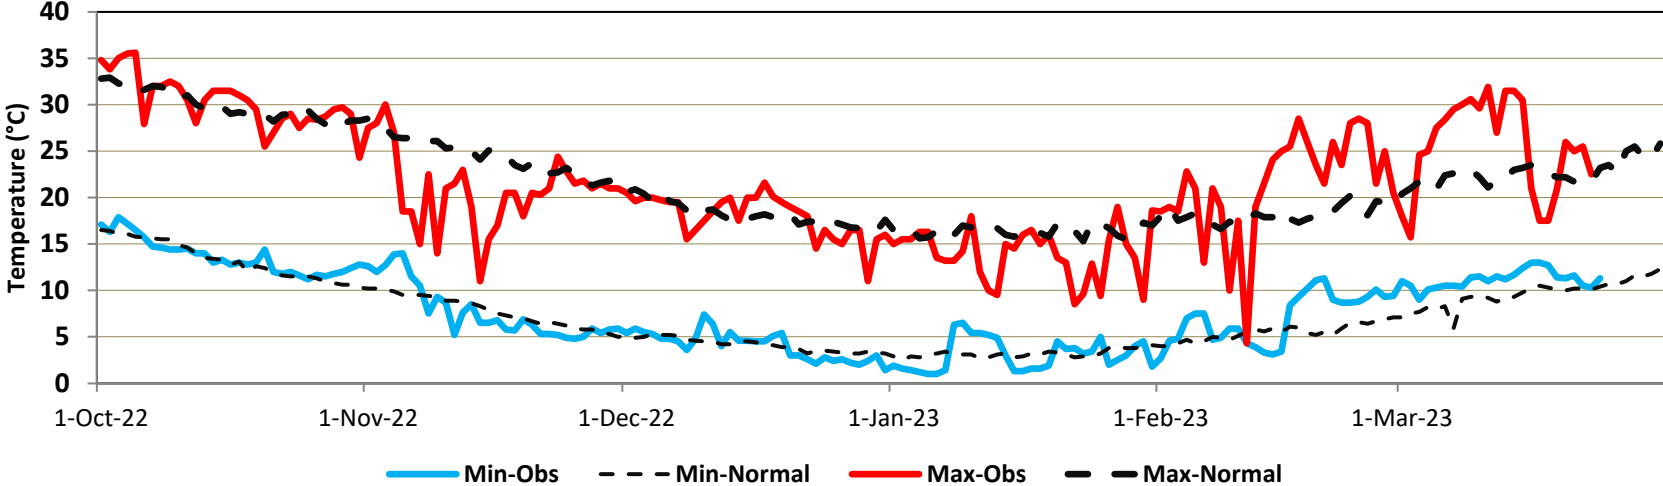

Lahore (Rain)

Jhelum (Min & Max Temperatures)

Jhelum (Rain)

Multan (Min & Max Temperatures)

Multan (Rain)

Murree (Min & Max Temperatures)

Murree (Rain)

Rain, Min & Max temperatures (October 2022 – March 2023) GB & AJK

Stations included:

- Gilgit
- Gupis
- Skardu
- Muzaffarabad
- Kotli

Gilgit (Min & Max Temperatures)

Gilgit (Rain)

Gupis (Min & Max Temperatures)

Gupis (Rain)

Skardu (Min & Max Temperatures)

Skardu (Rain)

Muzaffarabad (Min & Max Temperatures)

Muzaffarabad (Rain)

Kotli (Min & Max Temperatures)

Kotli (Rain)

Rain, & Max temperatures (October 2022 – March 2023) KPK

Stations included:

- Balakot
- Cherat
- Chitral
- Kakul
- Peshawar
- Saidu Sharif
- Dir
- D.I Khan