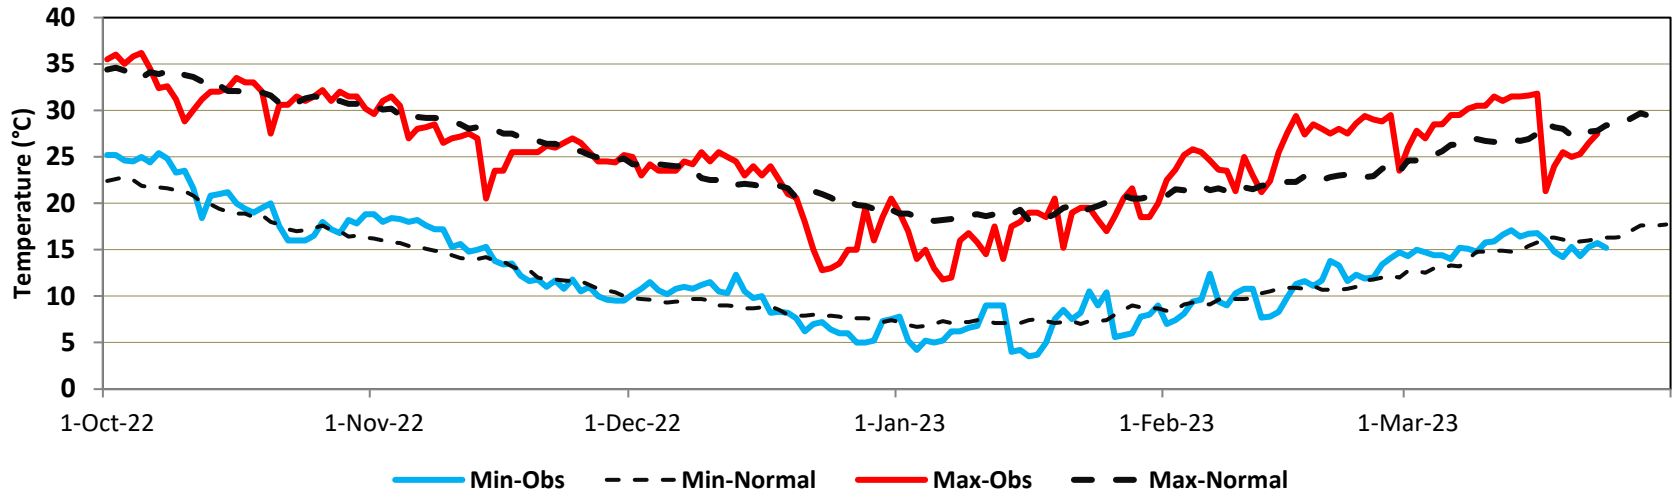

Rain, Min & Max temperatures (October 2022 – March 2023) Punjab

Stations included:

- Bahawalnagar
- Faisalabad
- Islamabad ZP
- Sargodha Airbase
- Lahore
- Jhelum
- Multan
- Murree

Bahawalnagar (Min & Max Temperatures)

Bahawalnagar (Rain)

Faisalabad (Min & Max Temperatures)

Faisalabad (Rain)

Islamabad (Rain, Min & Max Temperatures)

Islamabad (Rain)

Sargodha (Min & Max Temperatures)

Sargodha (Rain)

Lahore (Min & Max Temperatures)

Lahore (Rain)

Jhelum (Min & Max Temperatures)

Jhelum (Rain)

Multan (Min & Max Temperatures)

Multan (Rain)

Murree (Min & Max Temperatures)

Murree (Rain)

Rain, Min & Max temperatures (October 2022 – March 2023) GB & AJK