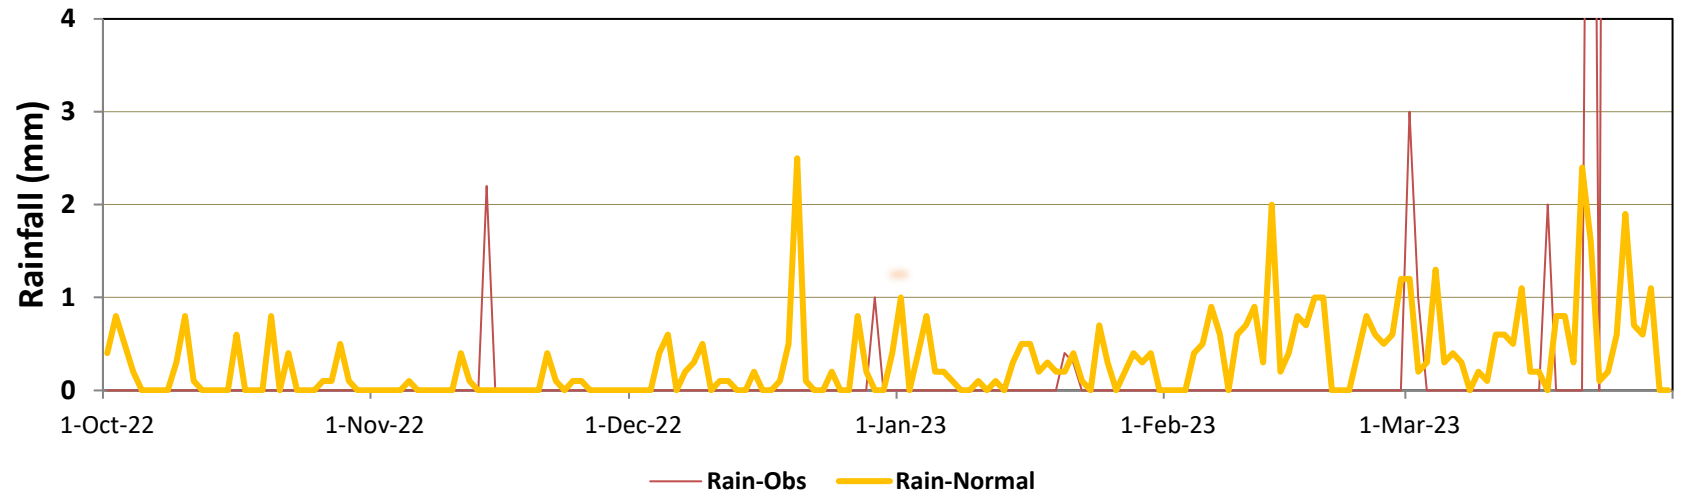

Lahore (Rain)

Jhelum (Min & Max Temperatures)

Jhelum (Rain)

Multan (Min & Max Temperatures)

Multan (Rain)

Murree (Min & Max Temperatures)

Murree (Rain)

Rain, Min & Max temperatures (October 2022 – March 2023) GB & AJK