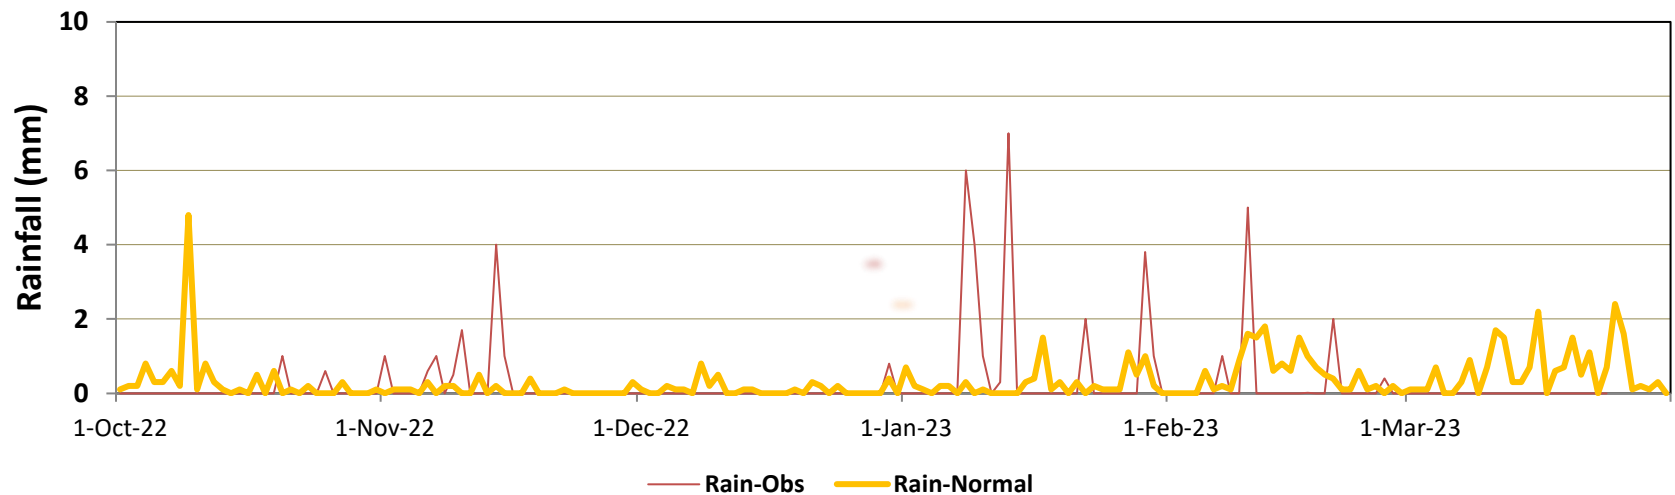

Stations included:

- Gilgit
- Gupis
- Skardu
- Muzaffarabad
- Kotli

Gilgit (Min & Max Temperatures)

Gilgit (Rain)

Gupis (Min & Max Temperatures)

Gupis (Rain)

Skardu (Min & Max Temperatures)

Skardu (Rain)

Muzaffarabad (Min & Max Temperatures)

Muzaffarabad (Rain)

Kotli (Min & Max Temperatures)

Kotli (Rain)

Rain, & Max temperatures (October 2022 – March 2023) KPK

Stations included:

- Balakot
- Cherat
- Chitral
- Kakul
- Peshawar
- Saidu Sharif
- Dir
- D.I Khan