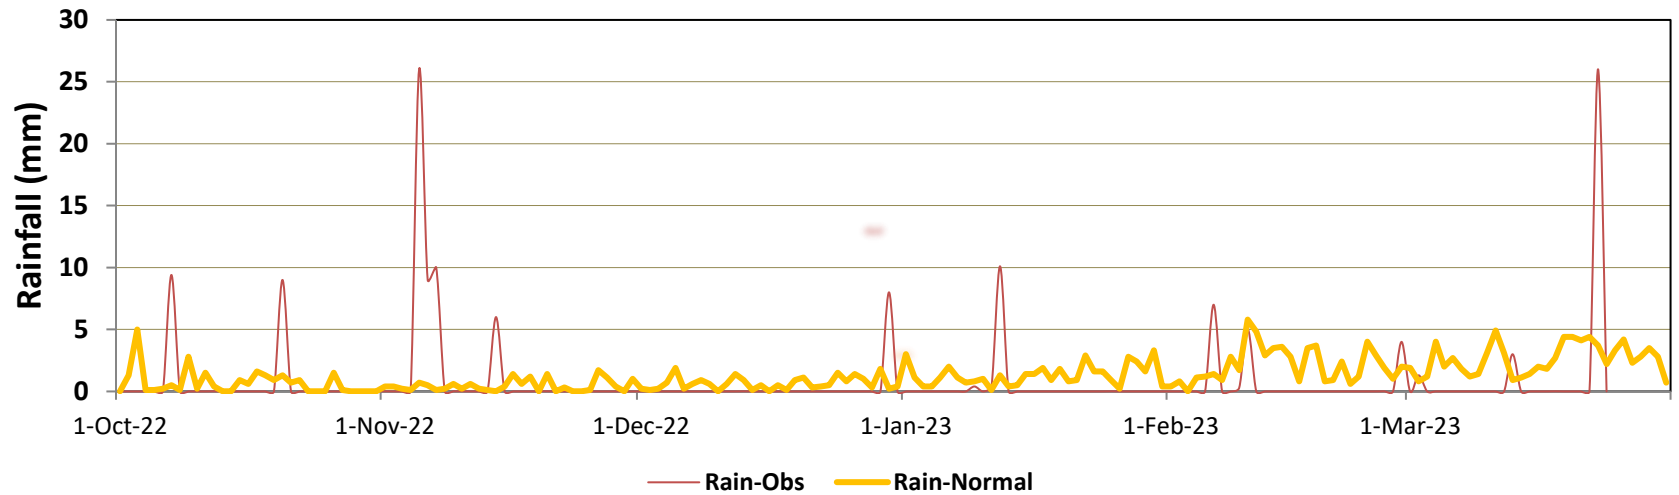

Balakot (Min & Max Temperatures)

Balakot (Rain)

Cherat (Min & Max Temperatures)

Cherat (Rain)

Chitral (Min & Max Temperatures)

Chitral (Rain)

Kakul (Min & Max Temperatures)

Kakul (Rain)

Peshawar (Min & Max Temperatures)

Peshawar (Rain)

Saidu Sharif (Min & Max Temperatures)

Saidu Sharif (Rain)

Dir (Min & Max Temperatures)

Dir (Rain)

D.I Khan (Min & Max Temperatures)

D.I Khan (Rain)