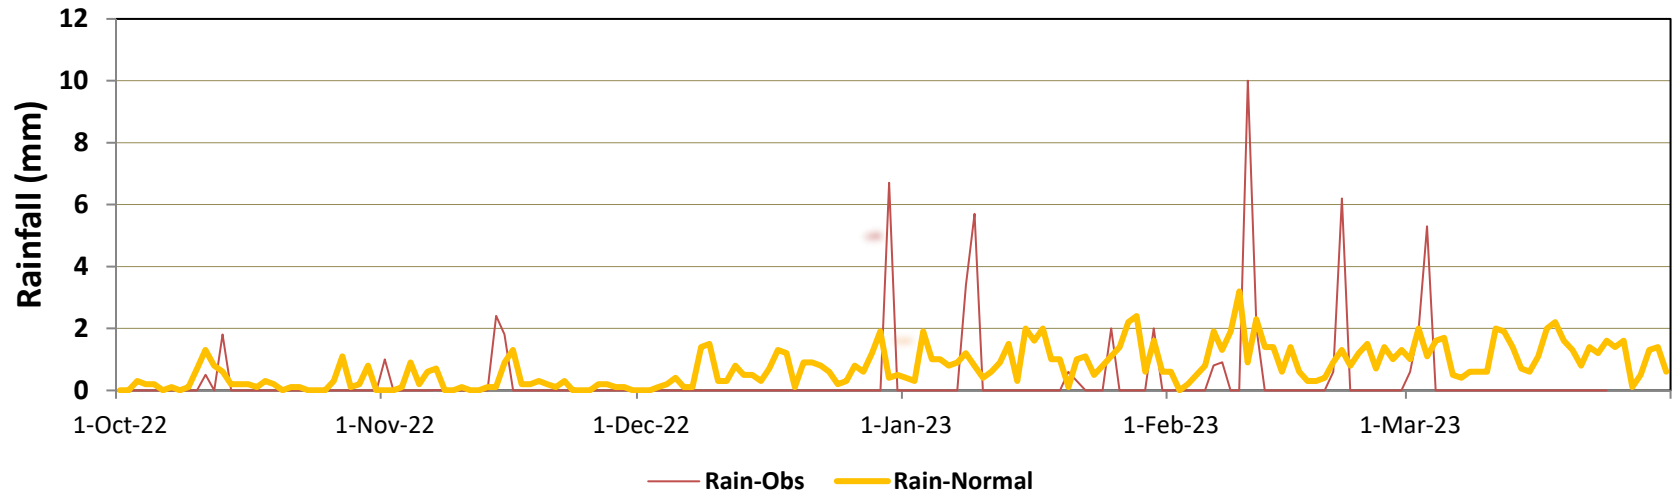

Stations included:

- Gilgit
- Gupis
- Skardu
- Muzaffarabad
- Kotli

Gilgit (Min & Max Temperatures)

Gilgit (Rain)

Gupis (Min & Max Temperatures)

Gupis (Rain)

Skardu (Min & Max Temperatures)

Skardu (Rain)

Muzaffarabad (Min & Max Temperatures)

Muzaffarabad (Rain)

Kotli (Min & Max Temperatures)

Kotli (Rain)

Rain, & Max temperatures (October 2022 – March 2023) KPK

Stations included:

- Balakot
- Cherat
- Chitral
- Kakul
- Peshawar
- Saidu Sharif
- Dir
- D.I Khan