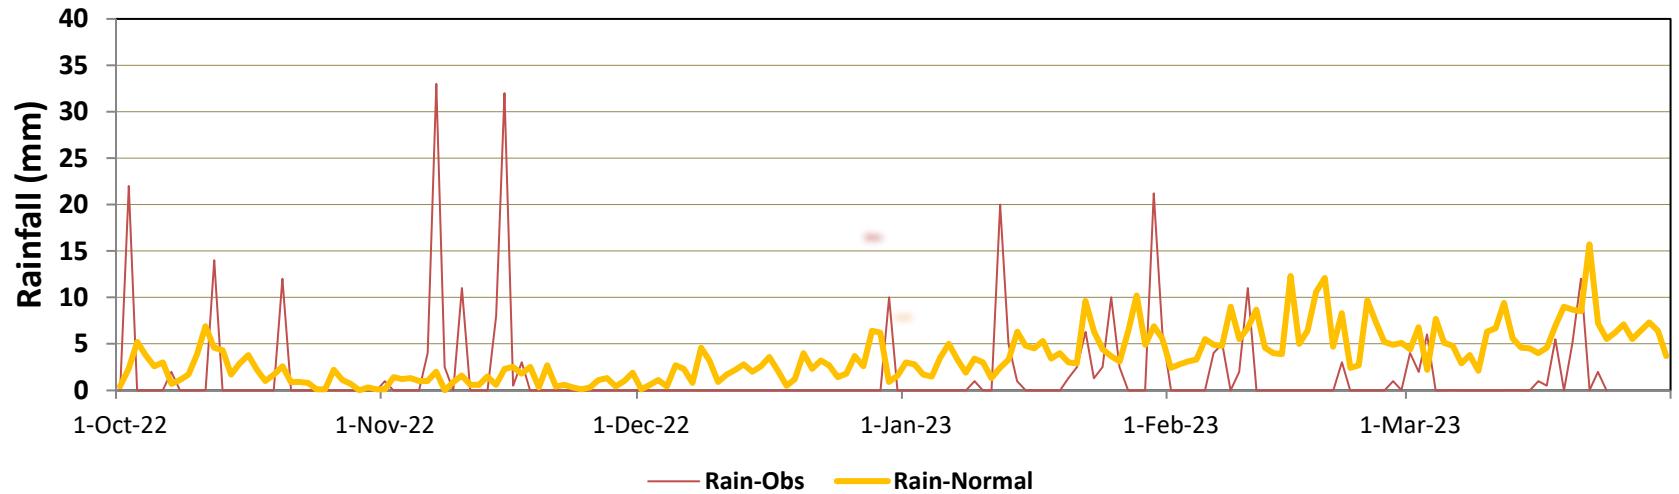

Lahore (Rain)

Jhelum (Min & Max Temperatures)

Jhelum (Rain)

Multan (Min & Max Temperatures)

Multan (Rain)

Murree (Min & Max Temperatures)

Murree (Rain)

Rain, Min & Max temperatures (October 2022 – March 2023) GB & AJK