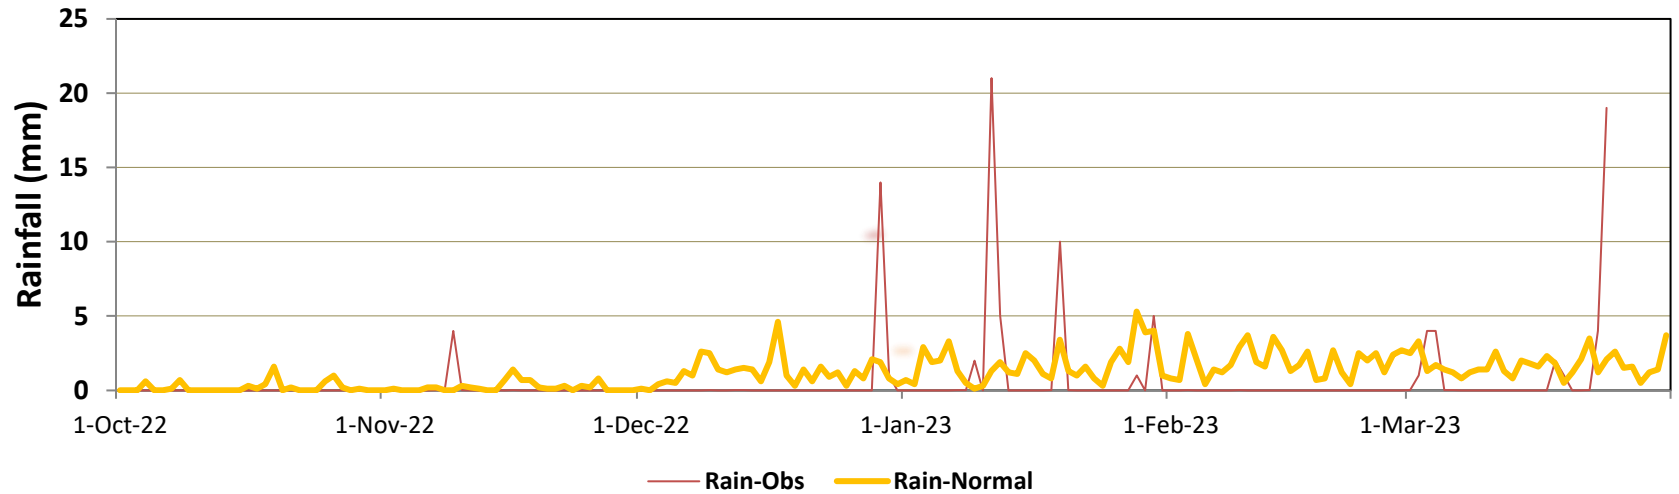

Jiwani (Rain)

Kalat (Min & Max Temperatures)

Kalat (Rain)

Nokkundi (Min & Max Temperatures)

Nokkundi (Rain)

Quetta (Min & Max Temperatures)

Quetta (Rain)

Pasni (Min & Max Temperatures)