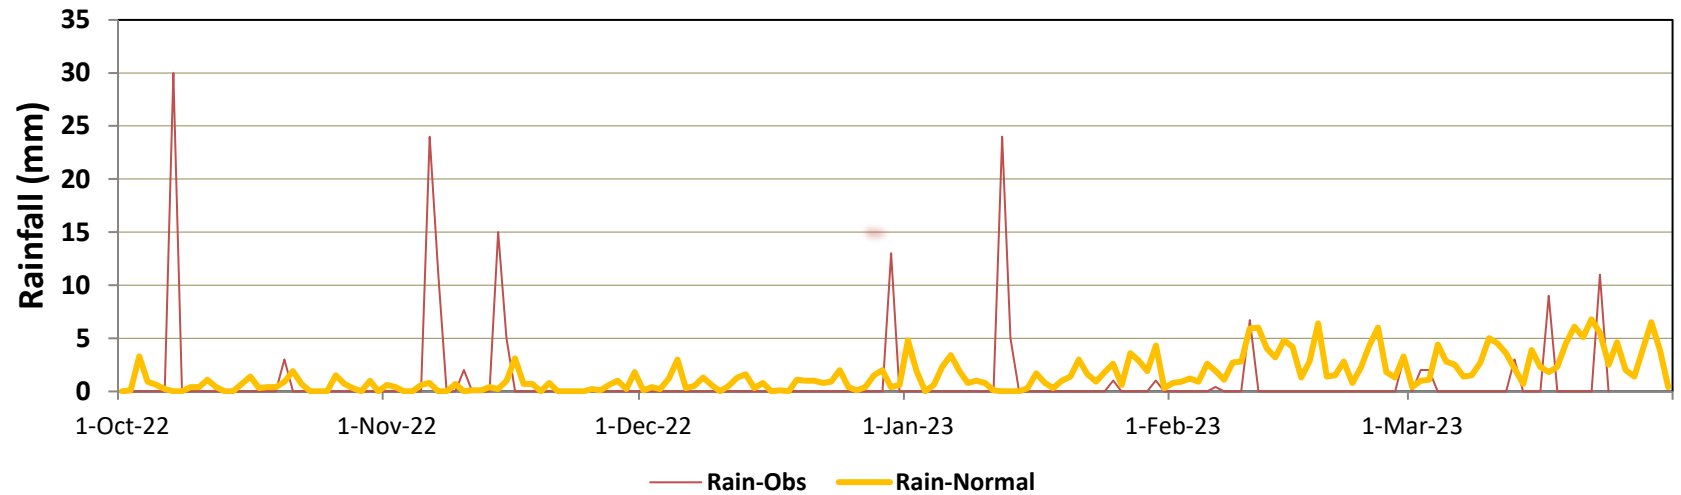

Balakot (Min & Max Temperatures)

Balakot (Rain)

Cherat (Min & Max Temperatures)

Cherat (Rain)

Chitral (Min & Max Temperatures)

Chitral (Rain)

Kakul (Min & Max Temperatures)

Kakul (Rain)

Peshawar (Min & Max Temperatures)

Peshawar (Rain)

Saidu Sharif (Min & Max Temperatures)

Saidu Sharif (Rain)

Dir (Min & Max Temperatures)

Dir (Rain)

D.I Khan (Min & Max Temperatures)

D.I Khan (Rain)