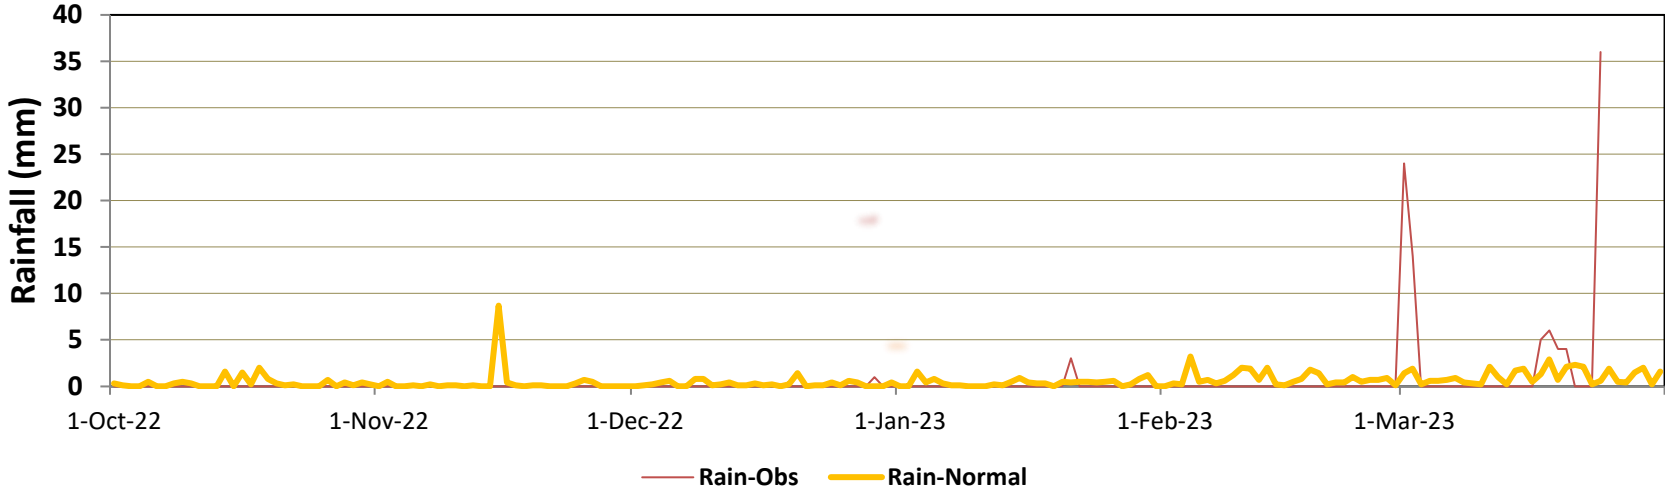

Rain, Min & Max temperatures (October 2022 – March 2023) Balochistan

Stations included:

- Barkhan
- Jiwani
- Kalat
- Nokkundi
- Quetta
- Pasni
- Panjgur

Barkhan (Min & Max Temperatures)

Barkhan (Rain)

Jiwani (Min & Max Temperatures)