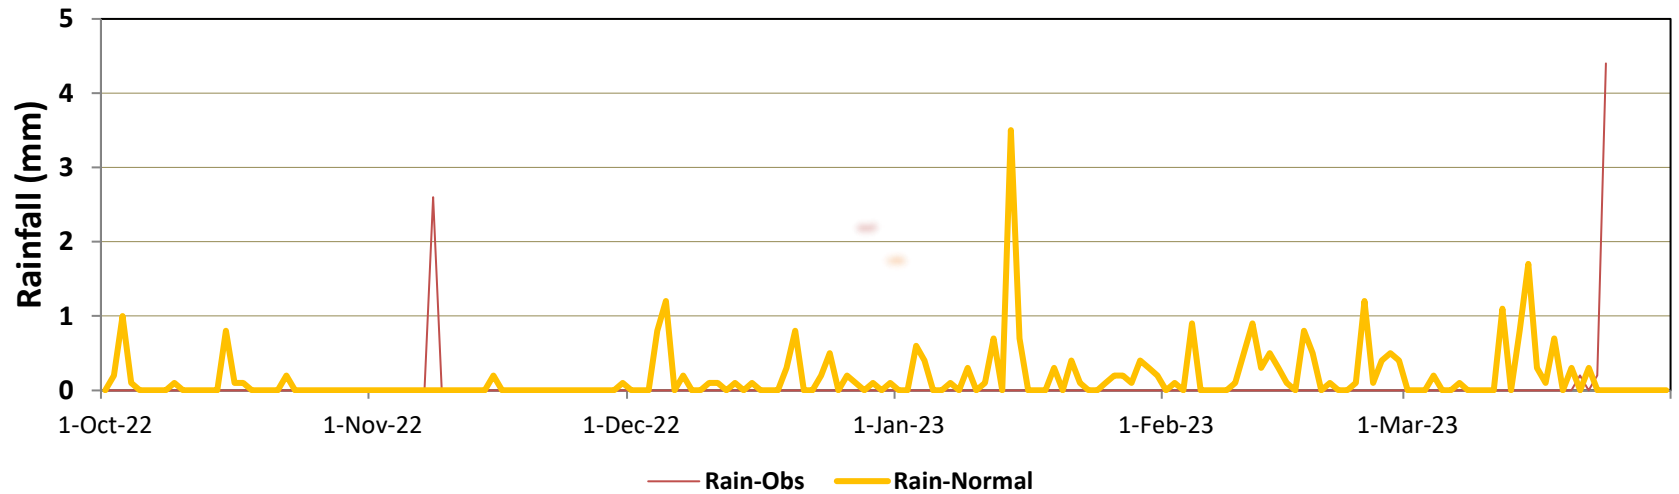

Karachi (Rain)