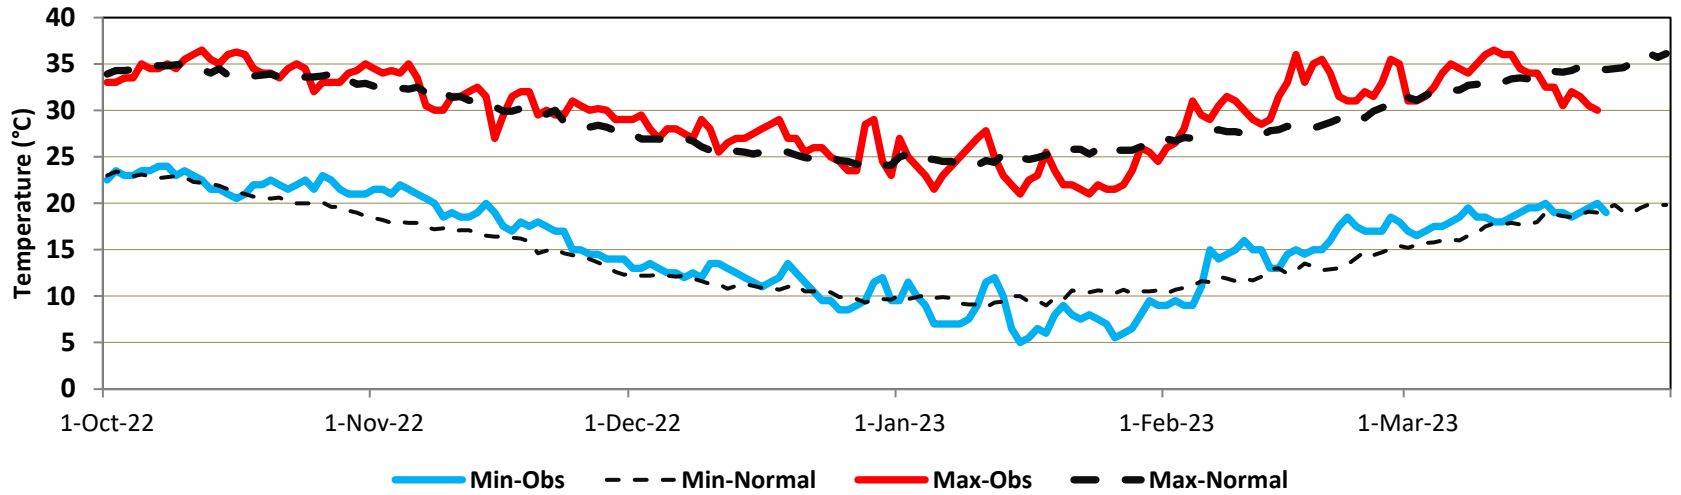

Pasni (Rain)

Panjgur (Min & Max Temperatures)

Panjgur (Rain)

Rain, Min & Max temperatures (October 2022 – March 2023) Sindh

Stations included:

- Badin
- Karachi
- Nawabshah
- Larkana
- Hyderabad

Badin (Min & Max Temperatures)