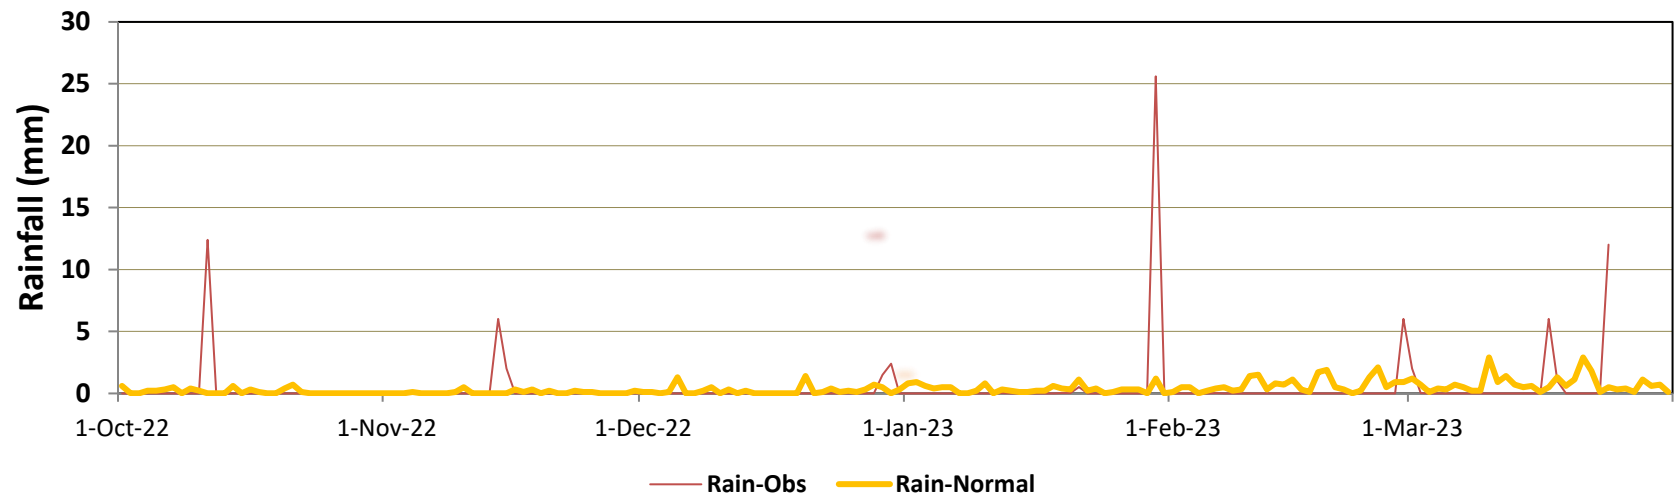

Rain, Min & Max temperatures (October 2022 – March 2023) Punjab

Stations included:

- Bahawalnagar
- Faisalabad
- Islamabad ZP
- Sargodha Airbase
- Lahore
- Jhelum
- Multan
- Murree

Bahawalnagar (Min & Max Temperatures)

Bahawalnagar (Rain)

Faisalabad (Min & Max Temperatures)

Faisalabad (Rain)

Islamabad (Rain, Min & Max Temperatures)

Islamabad (Rain)

Sargodha (Min & Max Temperatures)

Sargodha (Rain)

Lahore (Min & Max Temperatures)