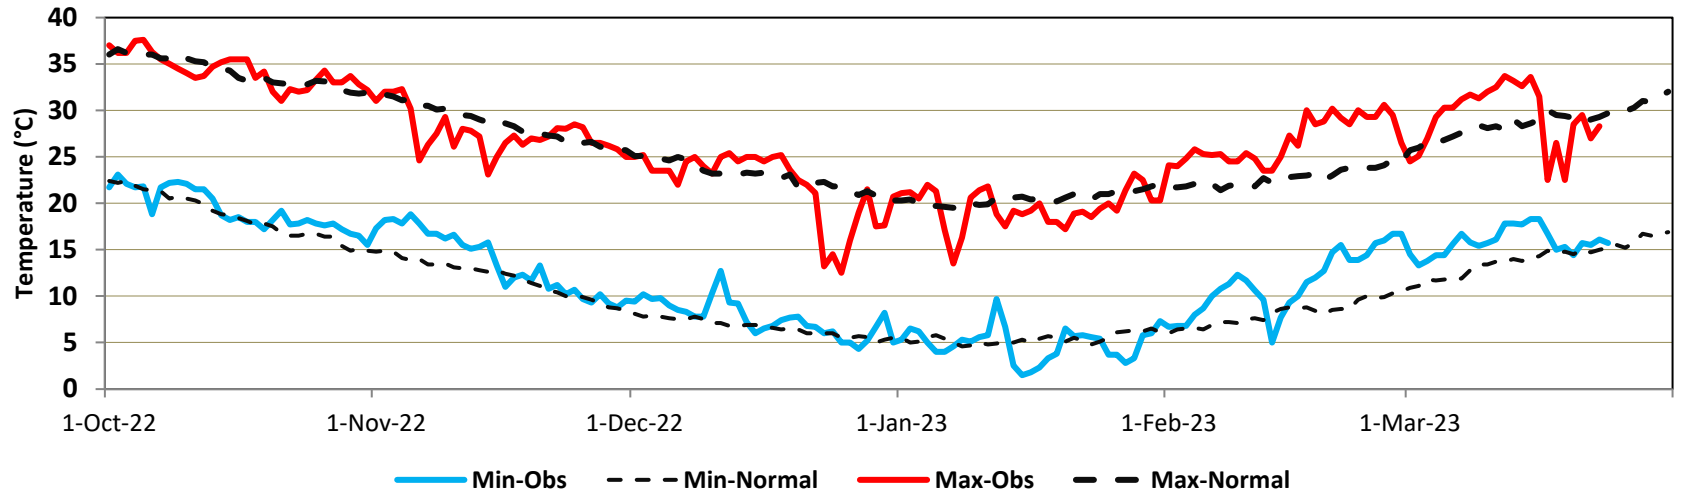

Bahawalnagar (Rain)

Faisalabad (Min & Max Temperatures)

Faisalabad (Rain)

Islamabad (Rain, Min & Max Temperatures)

Islamabad (Rain)

Sargodha (Min & Max Temperatures)

Sargodha (Rain)

Lahore (Min & Max Temperatures)

Lahore (Rain)

Jhelum (Min & Max Temperatures)

Jhelum (Rain)

Multan (Min & Max Temperatures)

Multan (Rain)

Murree (Min & Max Temperatures)

Murree (Rain)

Rain, Min & Max temperatures (October 2022 – March 2023) GB & AJK