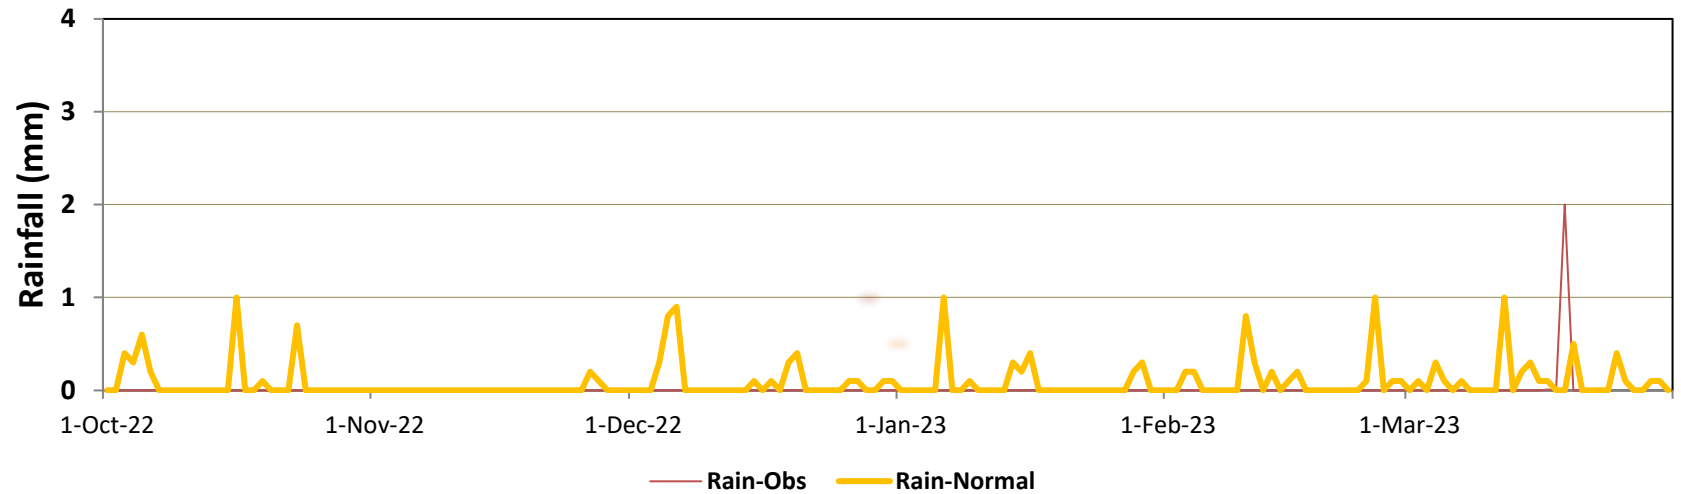

Badin (Rain)

Karachi (Min & Max Temperatures)

Karachi (Rain)

Nawabshah (Min & Max Temperatures)

Nawabshah (Rain)

Larkana (Min & Max Temperatures)

Larkana (Rain)

Hyderabad (Min & Max Temperatures)