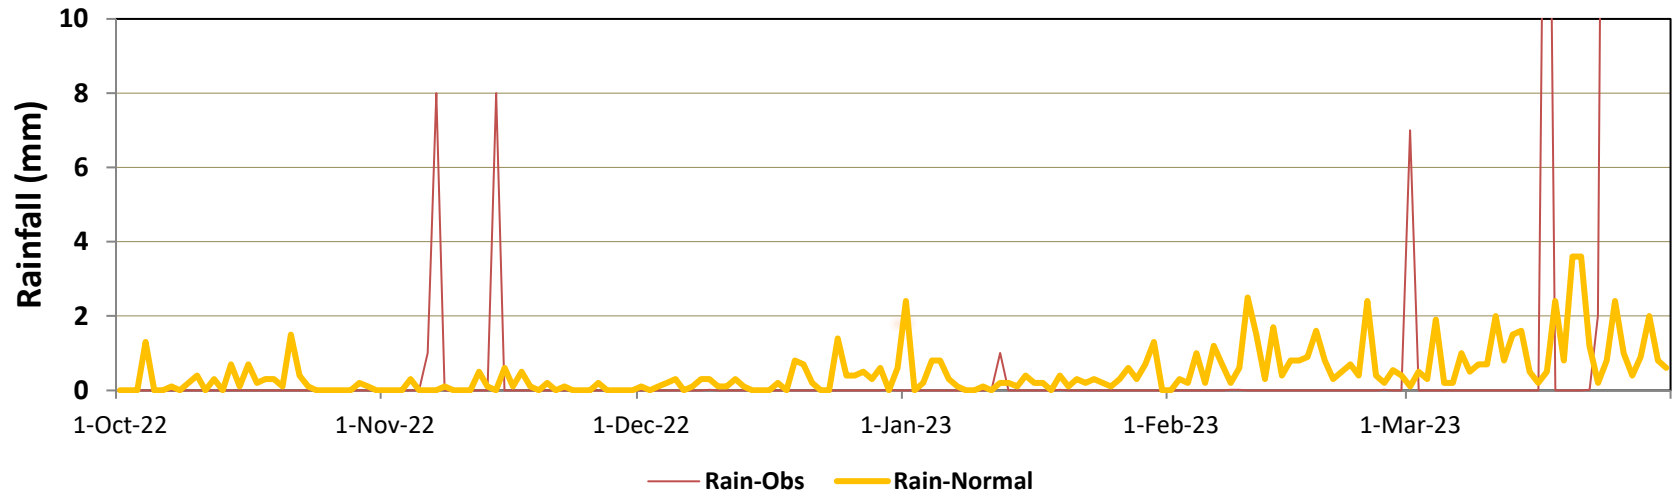

Peshawar (Min & Max Temperatures)

Peshawar (Rain)

Saidu Sharif (Min & Max Temperatures)

Saidu Sharif (Rain)

Dir (Min & Max Temperatures)

Dir (Rain)

D.I Khan (Min & Max Temperatures)

D.I Khan (Rain)

Rain, Min & Max temperatures (October 2022 – March 2023) Balochistan

Stations included:

- Barkhan
- Jiwani
- Kalat
- Nokkundi
- Quetta
- Pasni
- Panjgur

Barkhan (Min & Max Temperatures)

Barkhan (Rain)

Jiwani (Min & Max Temperatures)