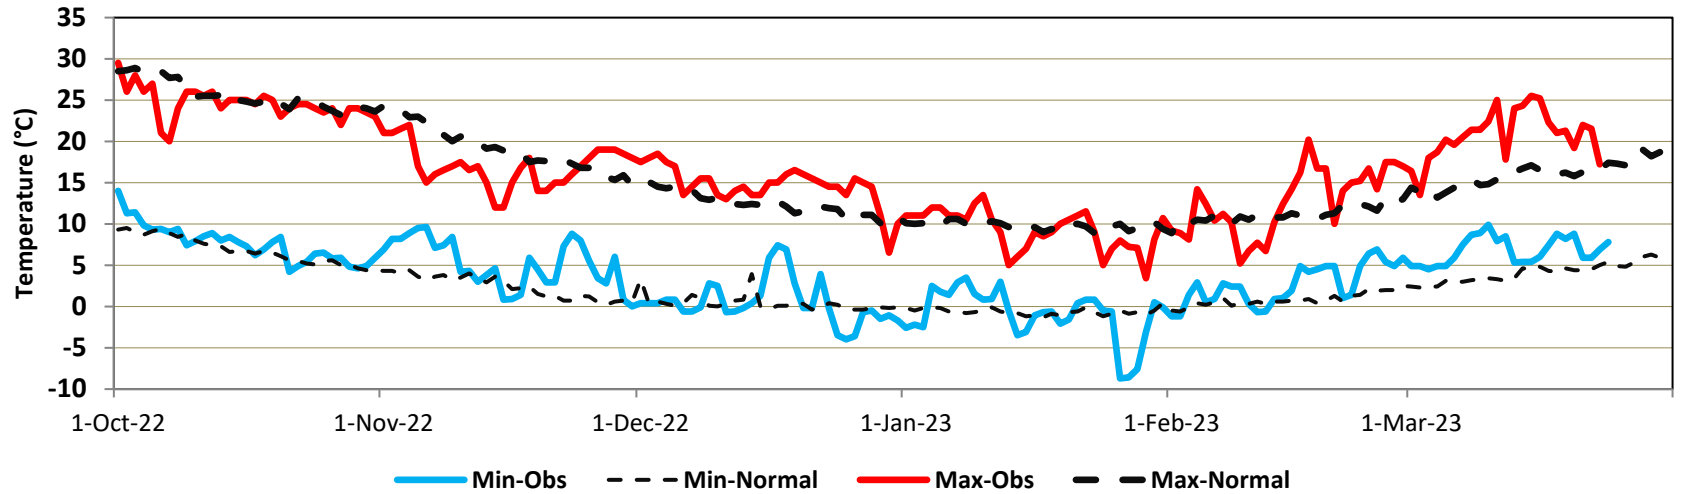

Balakot (Min & Max Temperatures)

Balakot (Rain)

Cherat (Min & Max Temperatures)

Cherat (Rain)

Chitral (Min & Max Temperatures)

Chitral (Rain)

Kakul (Min & Max Temperatures)

Kakul (Rain)

Peshawar (Min & Max Temperatures)

Peshawar (Rain)

Saidu Sharif (Min & Max Temperatures)

Saidu Sharif (Rain)

Dir (Min & Max Temperatures)

Dir (Rain)

D.I Khan (Min & Max Temperatures)

D.I Khan (Rain)