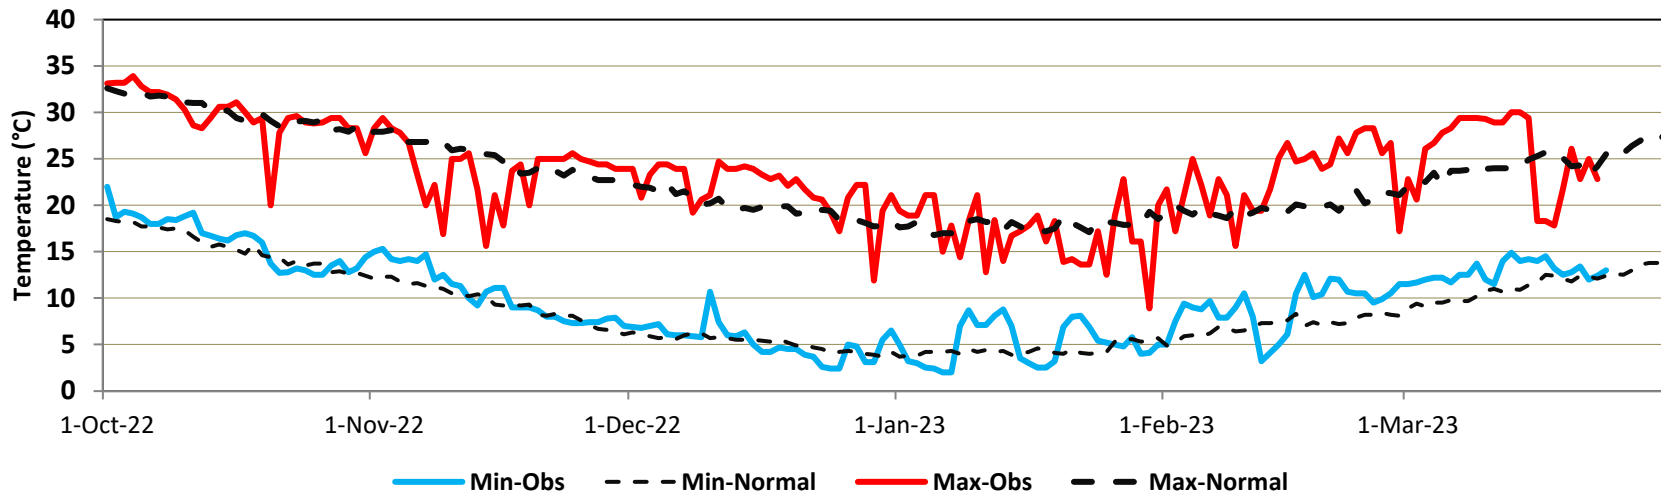

Lahore (Rain)

Jhelum (Min & Max Temperatures)

Jhelum (Rain)

Multan (Min & Max Temperatures)

Multan (Rain)

Murree (Min & Max Temperatures)

Murree (Rain)

Rain, Min & Max temperatures (October 2022 – March 2023) GB & AJK

Stations included:

- Gilgit
- Gupis
- Skardu
- Muzaffarabad
- Kotli

Gilgit (Min & Max Temperatures)

Gilgit (Rain)

Gupis (Min & Max Temperatures)

Gupis (Rain)

Skardu (Min & Max Temperatures)

Skardu (Rain)

Muzaffarabad (Min & Max Temperatures)

Muzaffarabad (Rain)

Kotli (Min & Max Temperatures)

Kotli (Rain)

Rain, & Max temperatures (October 2022 – March 2023) KPK

Stations included:

- Balakot
- Cherat
- Chitral
- Kakul
- Peshawar
- Saidu Sharif
- Dir
- D.I Khan