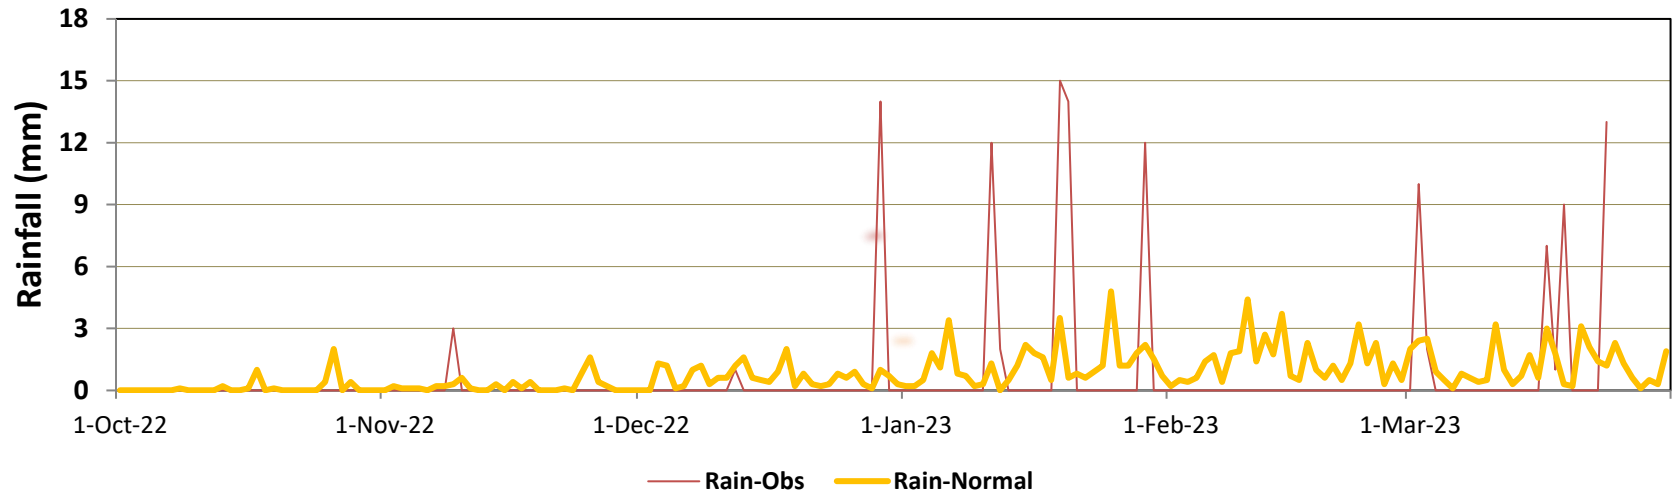

Kalat (Rain)