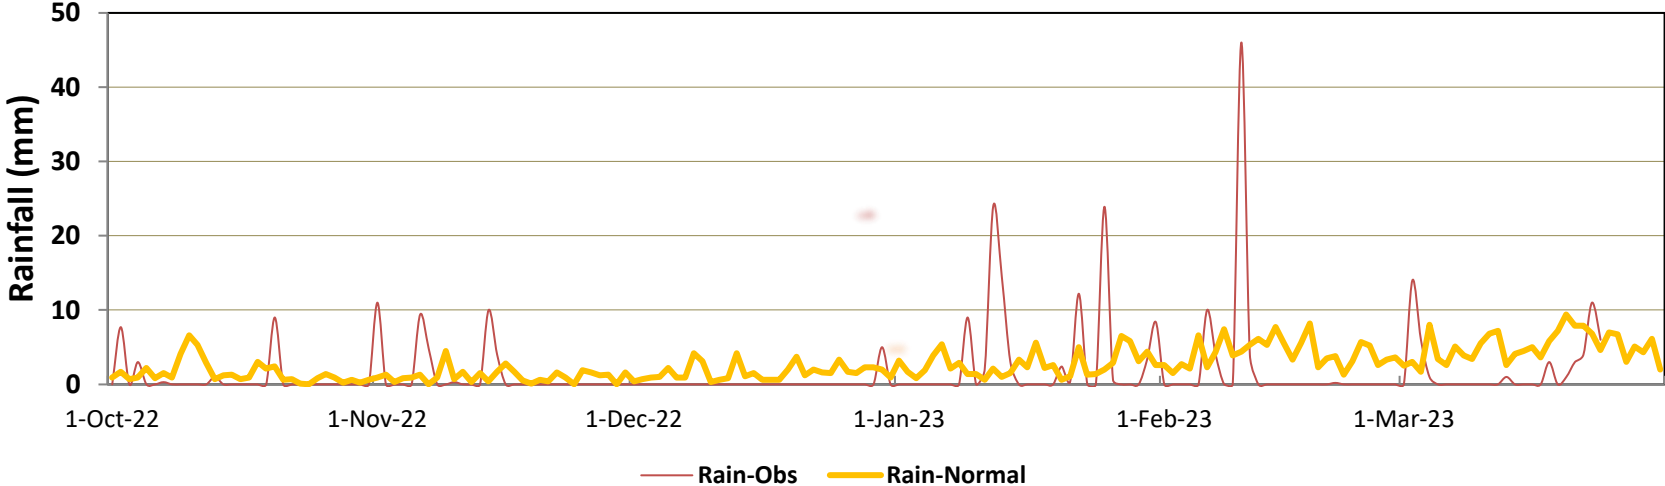

Peshawar (Min & Max Temperatures)

Peshawar (Rain)

Saidu Sharif (Min & Max Temperatures)

Saidu Sharif (Rain)

Dir (Min & Max Temperatures)

Dir (Rain)

D.I Khan (Min & Max Temperatures)

D.I Khan (Rain)

Rain, Min & Max temperatures (October 2022 – March 2023) Balochistan

Stations included:

- Barkhan
- Jiwani
- Kalat
- Nokkundi
- Quetta
- Pasni
- Panjgur

Barkhan (Min & Max Temperatures)

Barkhan (Rain)

Jiwani (Min & Max Temperatures)