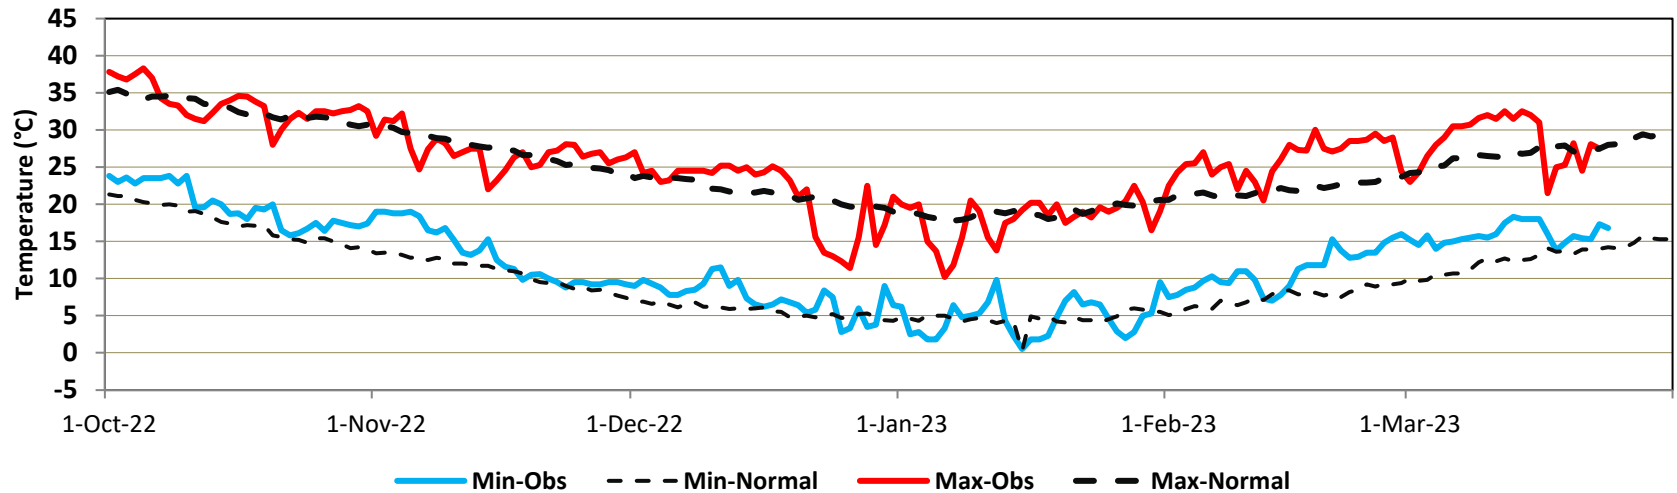

Rain, Min & Max temperatures (October 2022 – March 2023) Punjab

Stations included:

- Bahawalnagar
- Faisalabad
- Islamabad ZP
- Sargodha Airbase
- Lahore
- Jhelum
- Multan
- Murree

Bahawalnagar (Min & Max Temperatures)

Bahawalnagar (Rain)

Faisalabad (Min & Max Temperatures)

Faisalabad (Rain)

Islamabad (Rain, Min & Max Temperatures)

Islamabad (Rain)

Sargodha (Min & Max Temperatures)

Sargodha (Rain)

Lahore (Min & Max Temperatures)