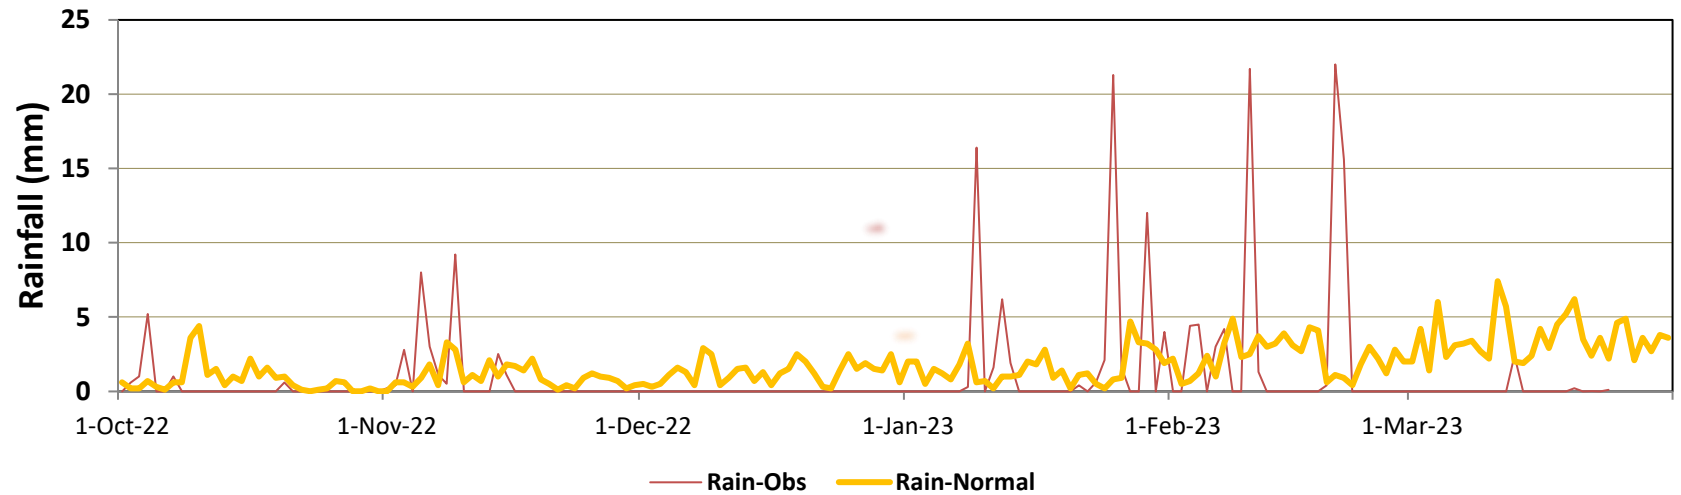

Balakot (Min & Max Temperatures)

Balakot (Rain)

Cherat (Min & Max Temperatures)

Cherat (Rain)

Chitral (Min & Max Temperatures)

Chitral (Rain)

Kakul (Min & Max Temperatures)

Kakul (Rain)

Peshawar (Min & Max Temperatures)

Peshawar (Rain)

Saidu Sharif (Min & Max Temperatures)

Saidu Sharif (Rain)

Dir (Min & Max Temperatures)

Dir (Rain)

D.I Khan (Min & Max Temperatures)

D.I Khan (Rain)