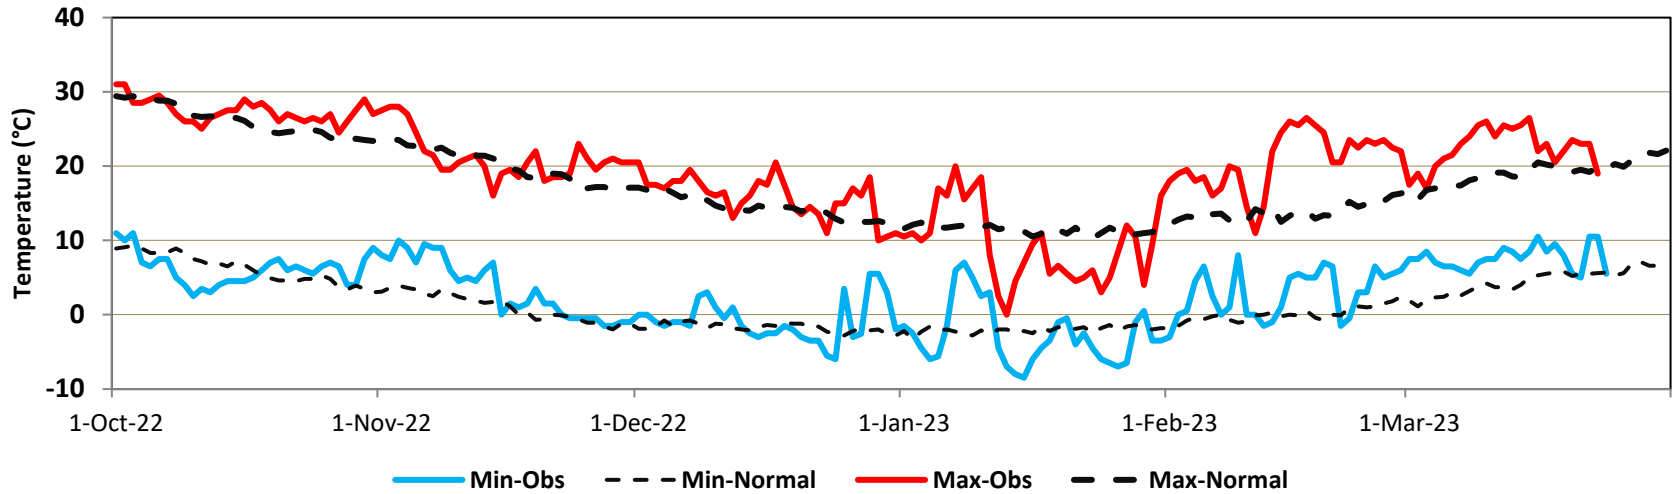

Rain, Min & Max temperatures (October 2022 – March 2023) Balochistan

Stations included:

- Barkhan
- Jiwani
- Kalat
- Nokkundi
- Quetta
- Pasni
- Panjgur

Barkhan (Min & Max Temperatures)

Barkhan (Rain)

Jiwani (Min & Max Temperatures)

Jiwani (Rain)

Kalat (Min & Max Temperatures)

Kalat (Rain)

Nokkundi (Min & Max Temperatures)

Nokkundi (Rain)

Quetta (Min & Max Temperatures)

Quetta (Rain)

Pasni (Min & Max Temperatures)