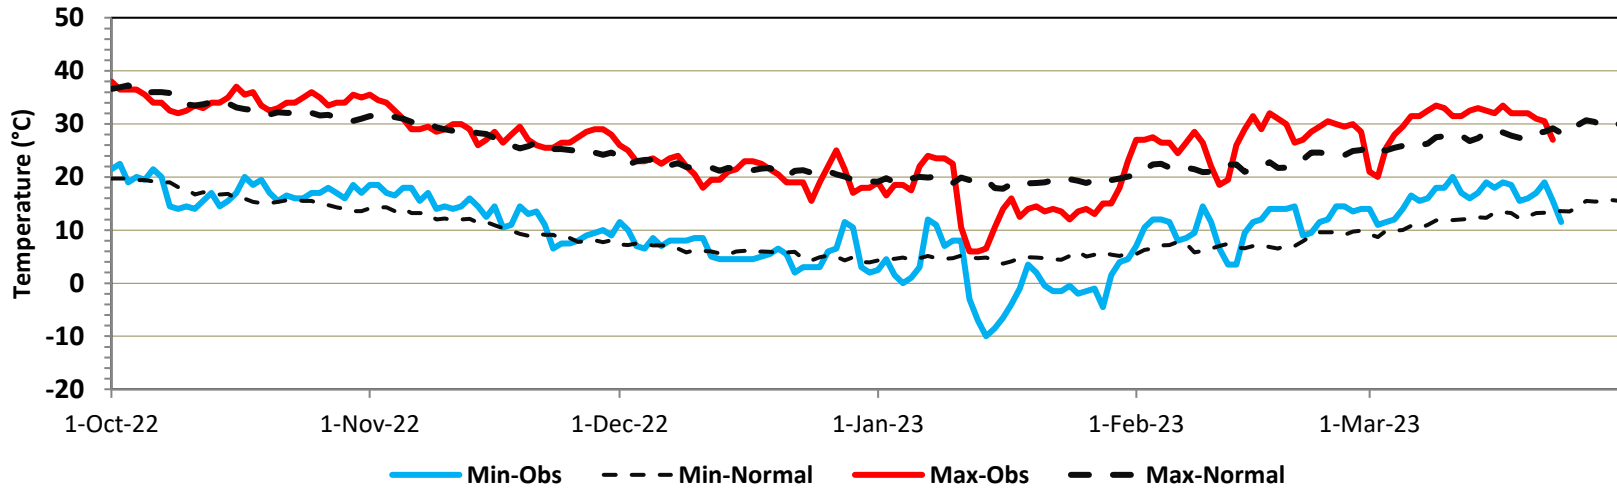

Rain, Min & Max temperatures (October 2022 – March 2023) Balochistan

Stations included:

- Barkhan
- Jiwani
- Kalat
- Nokkundi
- Quetta
- Pasni
- Panjgur

Barkhan (Min & Max Temperatures)

Barkhan (Rain)

Jiwani (Min & Max Temperatures)

Jiwani (Rain)

Kalat (Min & Max Temperatures)

Kalat (Rain)

Nokkundi (Min & Max Temperatures)

Nokkundi (Rain)

Quetta (Min & Max Temperatures)

Quetta (Rain)

Pasni (Min & Max Temperatures)