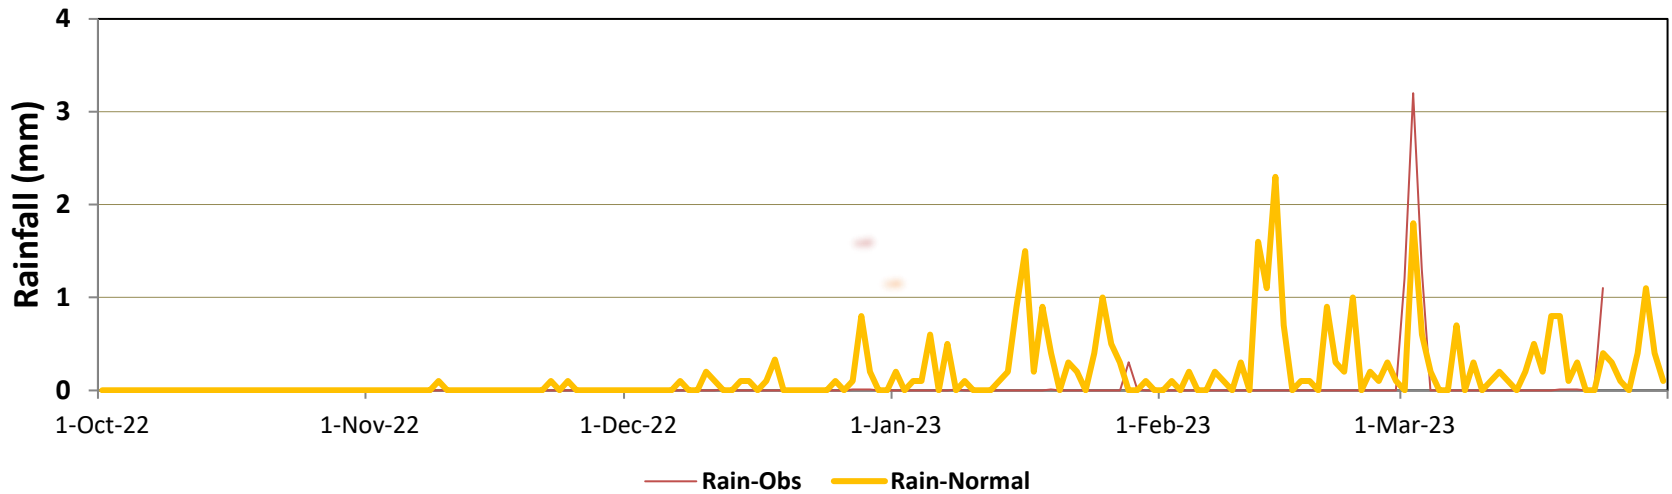

Jiwani (Rain)

Kalat (Min & Max Temperatures)

Kalat (Rain)

Nokkundi (Min & Max Temperatures)

Nokkundi (Rain)

Quetta (Min & Max Temperatures)

Quetta (Rain)

Pasni (Min & Max Temperatures)