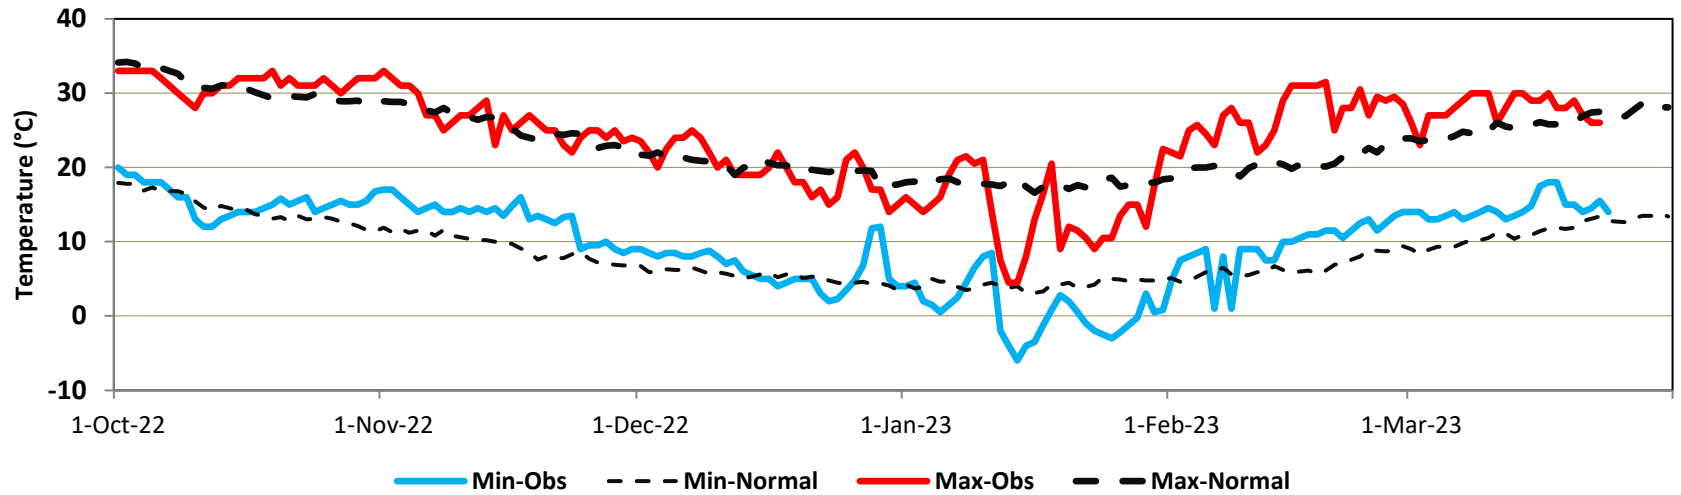

Panjgur (Min & Max Temperatures)