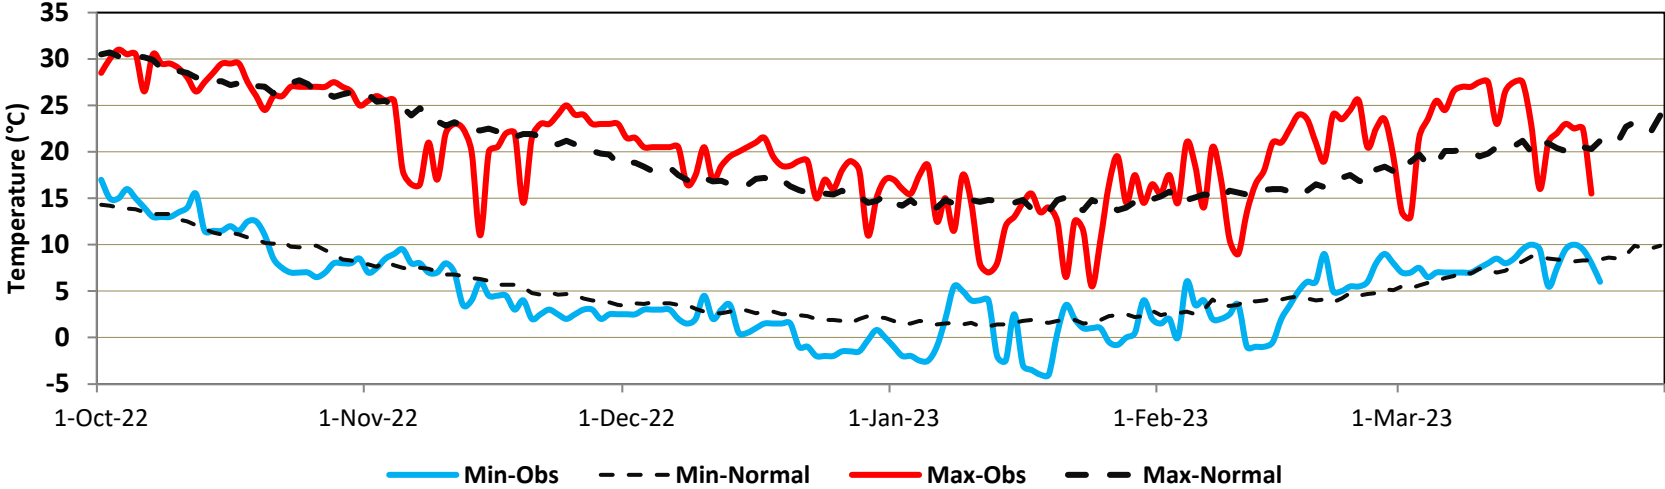

Muzaffarabad (Min & Max Temperatures)

Muzaffarabad (Rain)

Kotli (Min & Max Temperatures)

Kotli (Rain)

Rain, & Max temperatures (October 2022 – March 2023) KPK

Stations included:

- Balakot
- Cherat
- Chitral
- Kakul
- Peshawar
- Saidu Sharif
- Dir
- D.I Khan

Balakot (Min & Max Temperatures)

Balakot (Rain)

Cherat (Min & Max Temperatures)

Cherat (Rain)

Chitral (Min & Max Temperatures)

Chitral (Rain)

Kakul (Min & Max Temperatures)

Kakul (Rain)

Peshawar (Min & Max Temperatures)

Peshawar (Rain)

Saidu Sharif (Min & Max Temperatures)

Saidu Sharif (Rain)

Dir (Min & Max Temperatures)

Dir (Rain)

D.I Khan (Min & Max Temperatures)

D.I Khan (Rain)