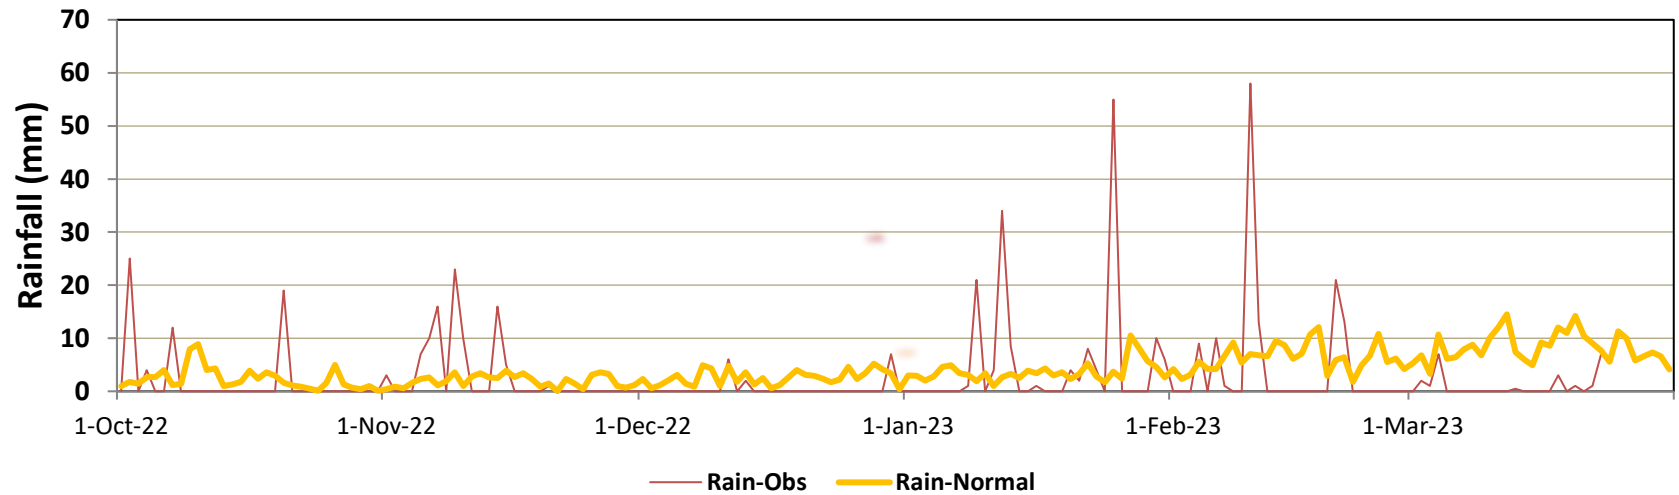

Peshawar (Min & Max Temperatures)

Peshawar (Rain)

Saidu Sharif (Min & Max Temperatures)

Saidu Sharif (Rain)

Dir (Min & Max Temperatures)

Dir (Rain)

D.I Khan (Min & Max Temperatures)

D.I Khan (Rain)

Rain, Min & Max temperatures (October 2022 – March 2023) Balochistan

Stations included:

- Barkhan
- Jiwani
- Kalat
- Nokkundi
- Quetta
- Pasni
- Panjgur

Barkhan (Min & Max Temperatures)

Barkhan (Rain)

Jiwani (Min & Max Temperatures)