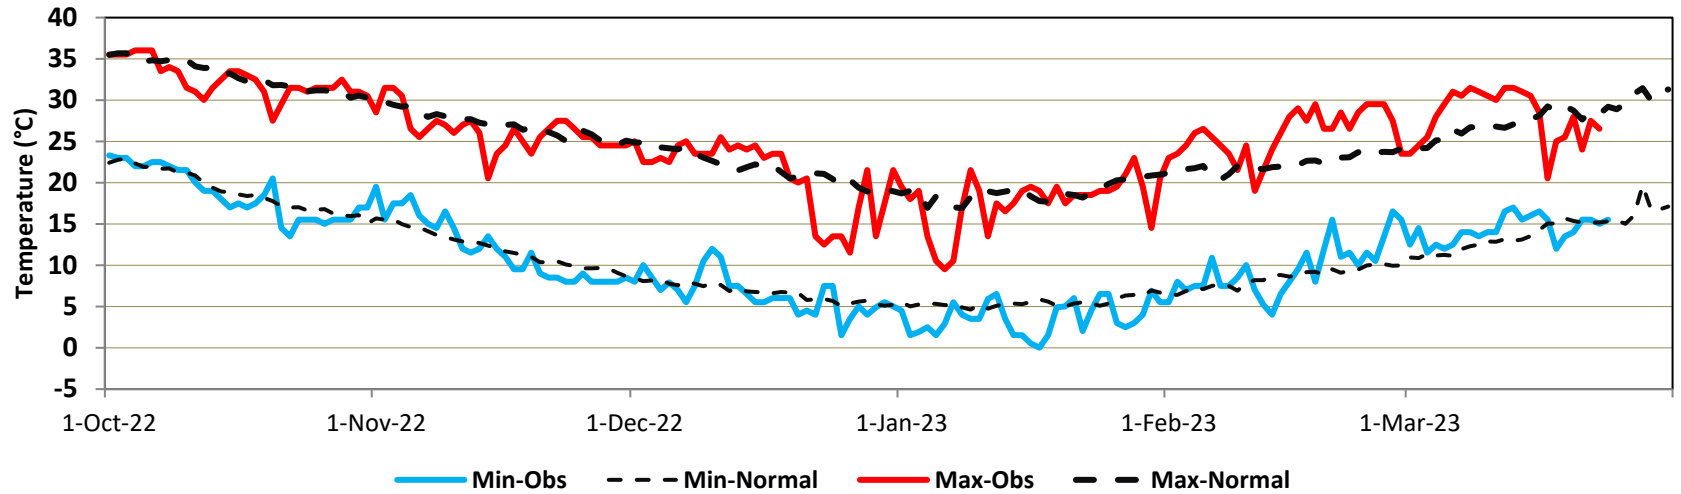

Rain, Min & Max temperatures (October 2022 – March 2023) Punjab

Stations included:

- Bahawalnagar
- Faisalabad
- Islamabad ZP
- Sargodha Airbase
- Lahore
- Jhelum
- Multan
- Murree

Bahawalnagar (Min & Max Temperatures)

Bahawalnagar (Rain)

Faisalabad (Min & Max Temperatures)

Faisalabad (Rain)

Islamabad (Rain, Min & Max Temperatures)

Islamabad (Rain)

Sargodha (Min & Max Temperatures)

Sargodha (Rain)

Lahore (Min & Max Temperatures)

Lahore (Rain)

Jhelum (Min & Max Temperatures)

Jhelum (Rain)

Multan (Min & Max Temperatures)

Multan (Rain)

Murree (Min & Max Temperatures)

Murree (Rain)

Rain, Min & Max temperatures (October 2022 – March 2023) GB & AJK