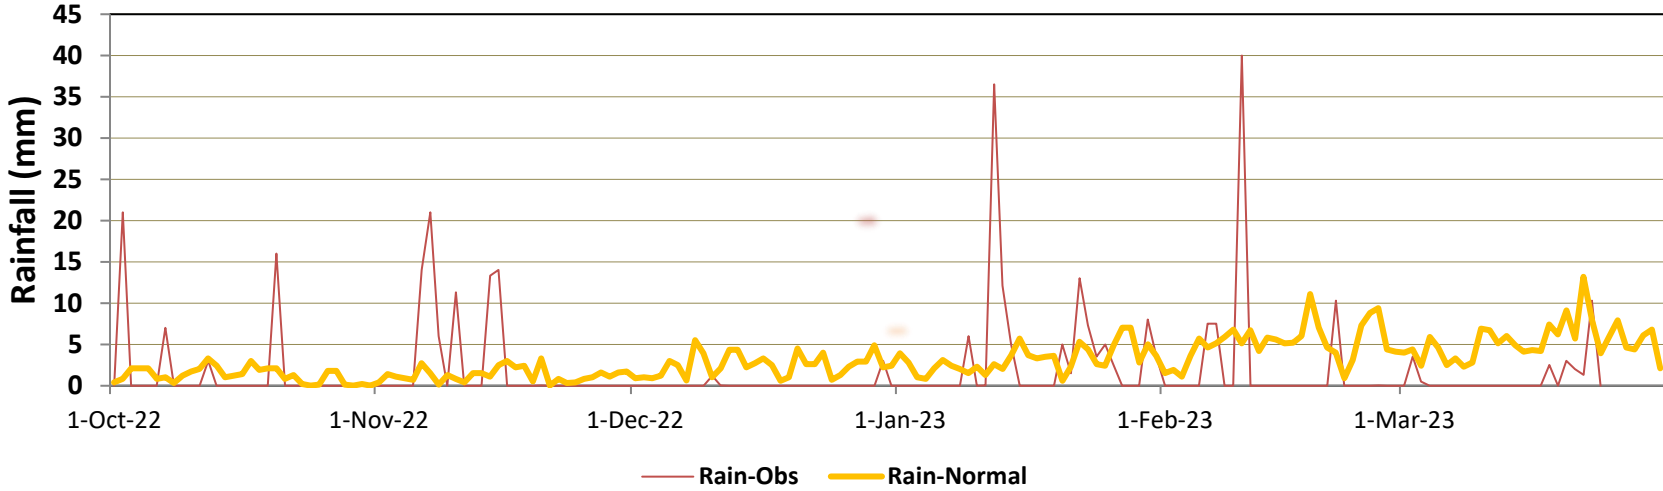

Stations included:

- Gilgit
- Gupis
- Skardu
- Muzaffarabad
- Kotli

Gilgit (Min & Max Temperatures)

Gilgit (Rain)

Gupis (Min & Max Temperatures)

Gupis (Rain)

Skardu (Min & Max Temperatures)

Skardu (Rain)

Muzaffarabad (Min & Max Temperatures)

Muzaffarabad (Rain)

Kotli (Min & Max Temperatures)

Kotli (Rain)

Rain, & Max temperatures (October 2022 – March 2023) KPK

Stations included:

- Balakot
- Cherat
- Chitral
- Kakul
- Peshawar
- Saidu Sharif
- Dir
- D.I Khan