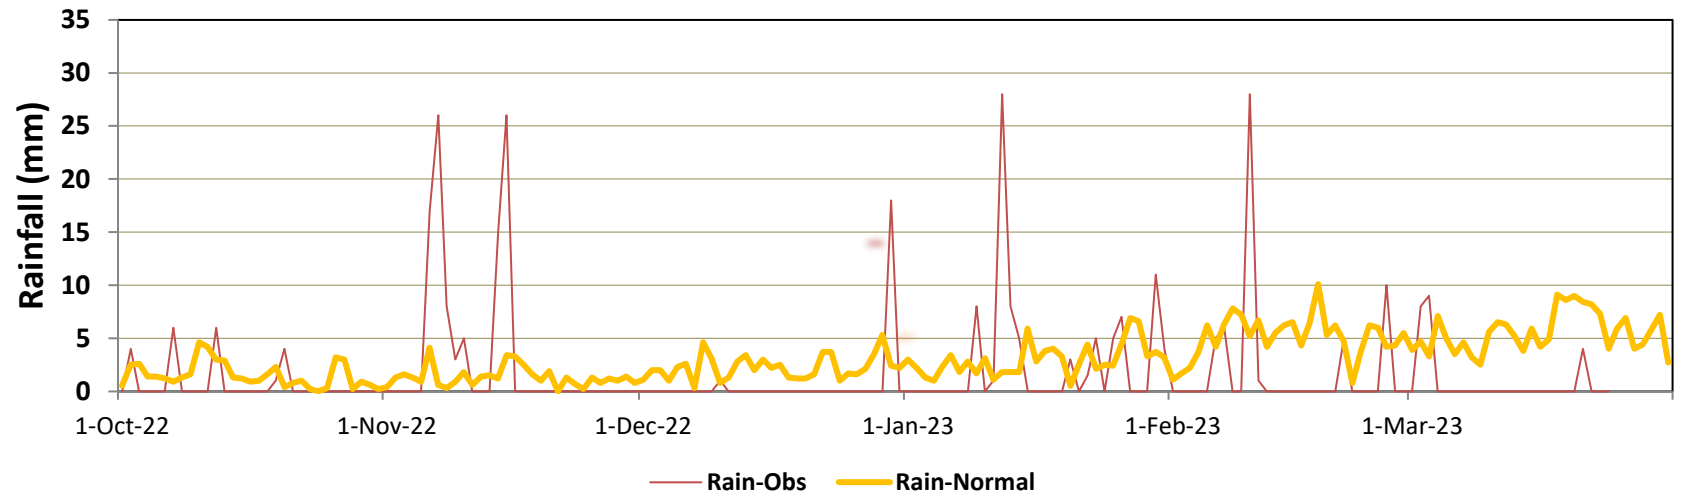

Balakot (Rain)