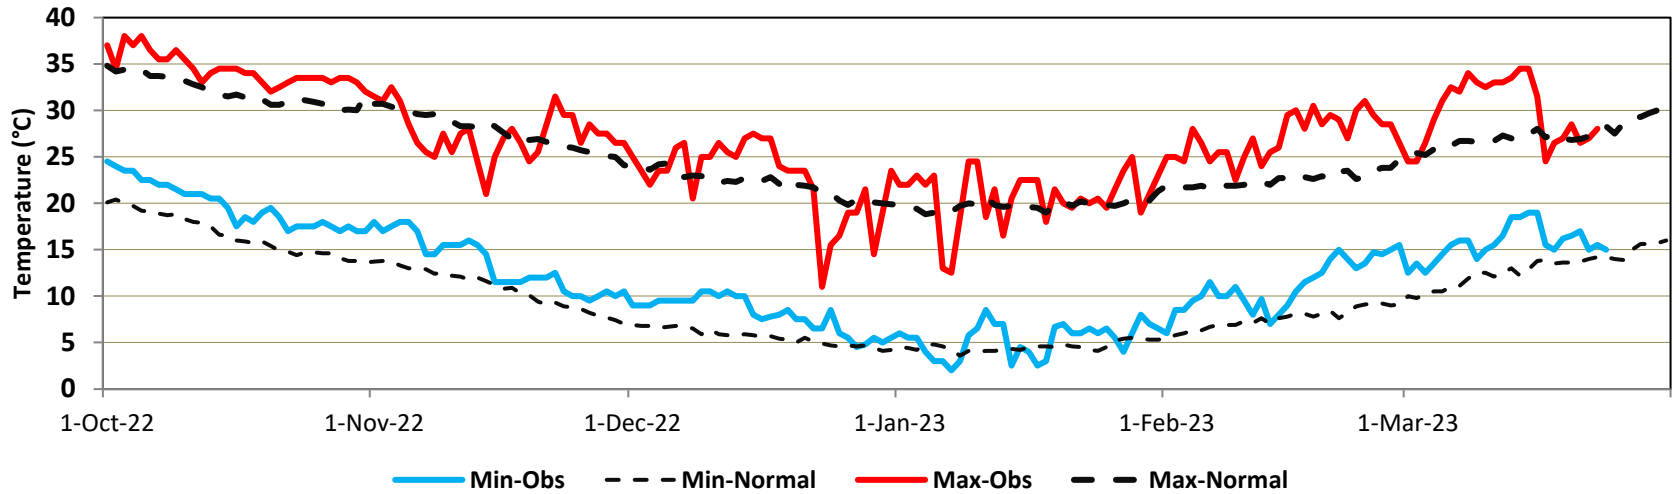

Peshawar (Min & Max Temperatures)

Peshawar (Rain)

Saidu Sharif (Min & Max Temperatures)

Saidu Sharif (Rain)

Dir (Min & Max Temperatures)

Dir (Rain)

D.I Khan (Min & Max Temperatures)

D.I Khan (Rain)

Rain, Min & Max temperatures (October 2022 – March 2023) Balochistan

Stations included:

- Barkhan
- Jiwani
- Kalat
- Nokkundi
- Quetta
- Pasni
- Panjgur

Barkhan (Min & Max Temperatures)

Barkhan (Rain)

Jiwani (Min & Max Temperatures)