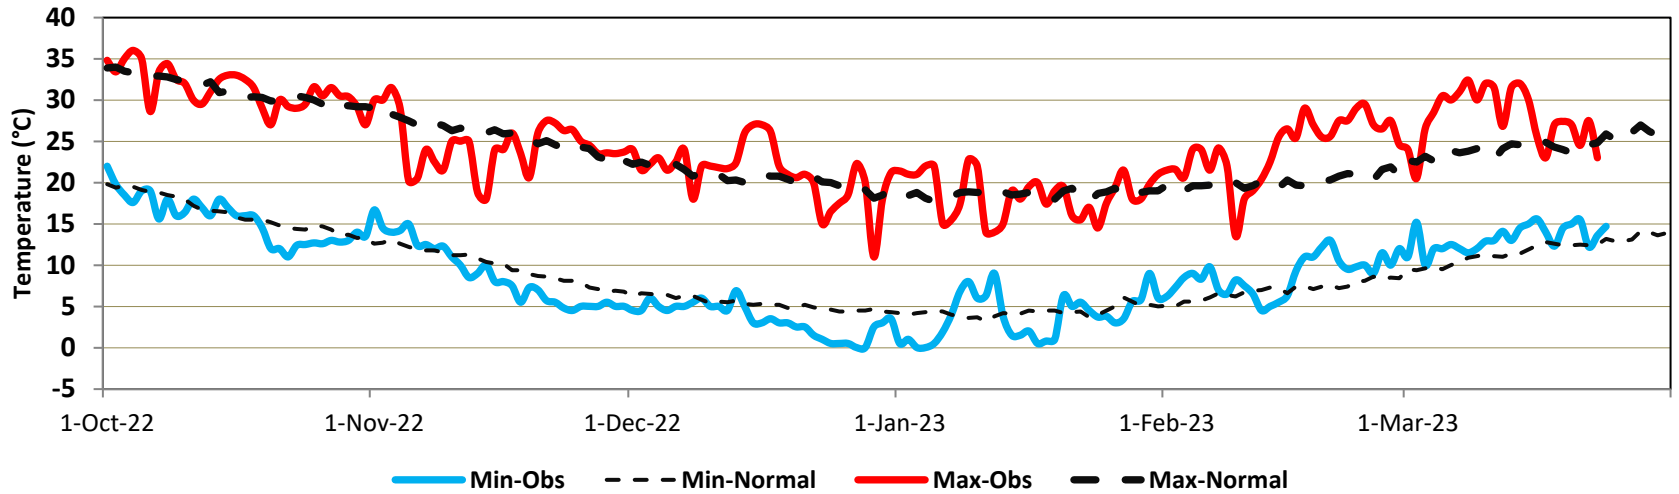

Balakot (Min & Max Temperatures)

Balakot (Rain)

Cherat (Min & Max Temperatures)

Cherat (Rain)

Chitral (Min & Max Temperatures)

Chitral (Rain)

Kakul (Min & Max Temperatures)

Kakul (Rain)

Peshawar (Min & Max Temperatures)

Peshawar (Rain)

Saidu Sharif (Min & Max Temperatures)

Saidu Sharif (Rain)

Dir (Min & Max Temperatures)

Dir (Rain)

D.I Khan (Min & Max Temperatures)

D.I Khan (Rain)