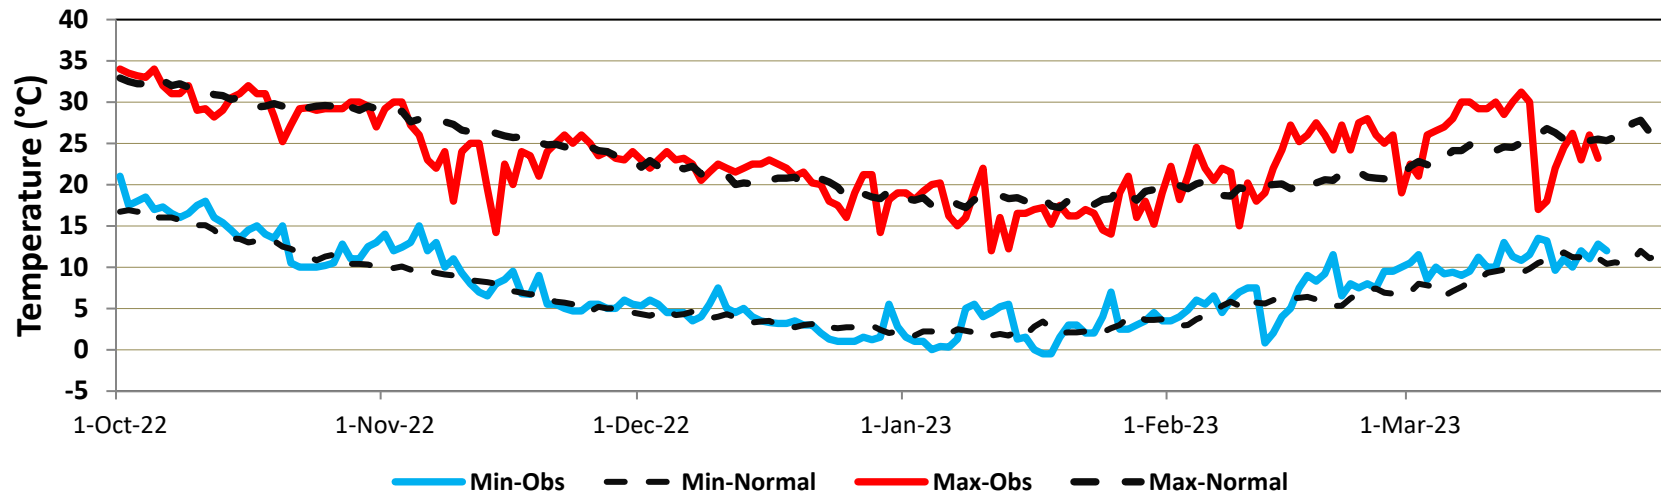

Rain, Min & Max temperatures (October 2022 – March 2023) Punjab

Stations included:

- Bahawalnagar
- Faisalabad
- Islamabad ZP
- Sargodha Airbase
- Lahore
- Jhelum
- Multan
- Murree

Bahawalnagar (Min & Max Temperatures)

Bahawalnagar (Rain)

Faisalabad (Min & Max Temperatures)

Faisalabad (Rain)

Islamabad (Rain, Min & Max Temperatures)

Islamabad (Rain)

Sargodha (Min & Max Temperatures)

Sargodha (Rain)

Lahore (Min & Max Temperatures)

Lahore (Rain)

Jhelum (Min & Max Temperatures)

Jhelum (Rain)

Multan (Min & Max Temperatures)

Multan (Rain)

Murree (Min & Max Temperatures)

Murree (Rain)

Rain, Min & Max temperatures (October 2022 – March 2023) GB & AJK