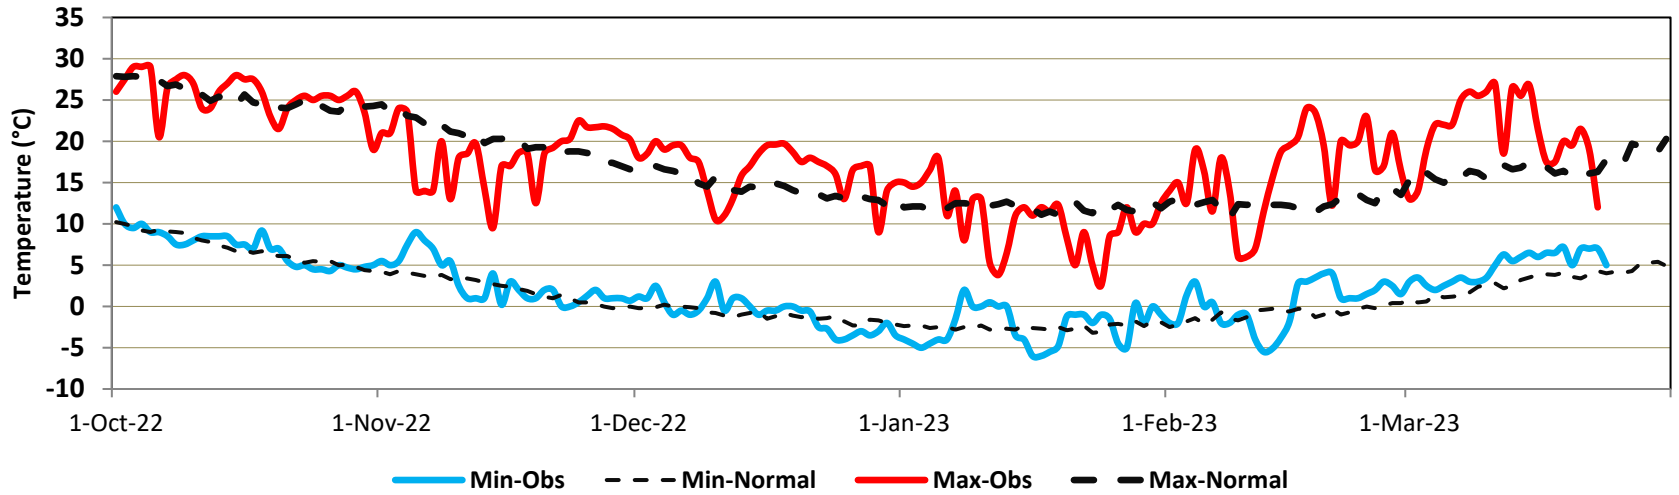

Peshawar (Min & Max Temperatures)

Peshawar (Rain)

Saidu Sharif (Min & Max Temperatures)

Saidu Sharif (Rain)

Dir (Min & Max Temperatures)

Dir (Rain)

D.I Khan (Min & Max Temperatures)

D.I Khan (Rain)

Rain, Min & Max temperatures (October 2022 – March 2023) Balochistan

Stations included:

- Barkhan
- Jiwani
- Kalat
- Nokkundi
- Quetta
- Pasni
- Panjgur

Barkhan (Min & Max Temperatures)

Barkhan (Rain)

Jiwani (Min & Max Temperatures)