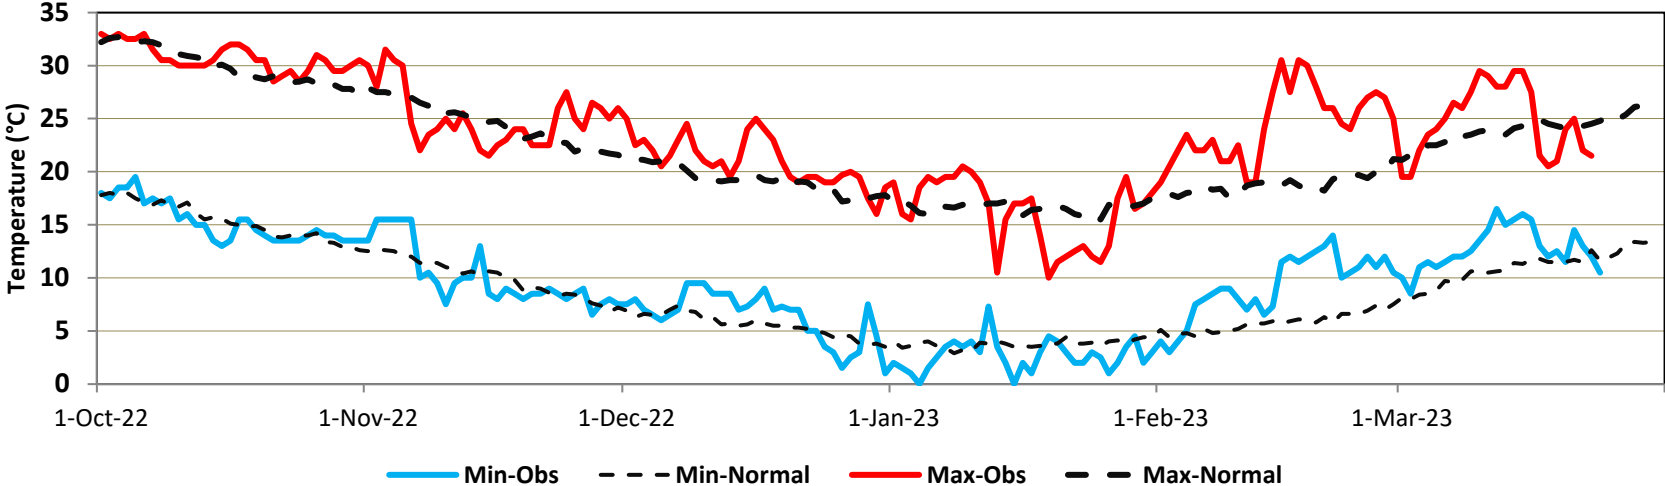

Peshawar (Min & Max Temperatures)

Peshawar (Rain)

Saidu Sharif (Min & Max Temperatures)

Saidu Sharif (Rain)

Dir (Min & Max Temperatures)

Dir (Rain)

D.I Khan (Min & Max Temperatures)

D.I Khan (Rain)

Rain, Min & Max temperatures (October 2022 – March 2023) Balochistan

Stations included:

- Barkhan
- Jiwani
- Kalat
- Nokkundi
- Quetta
- Pasni
- Panjgur

Barkhan (Min & Max Temperatures)

Barkhan (Rain)

Jiwani (Min & Max Temperatures)