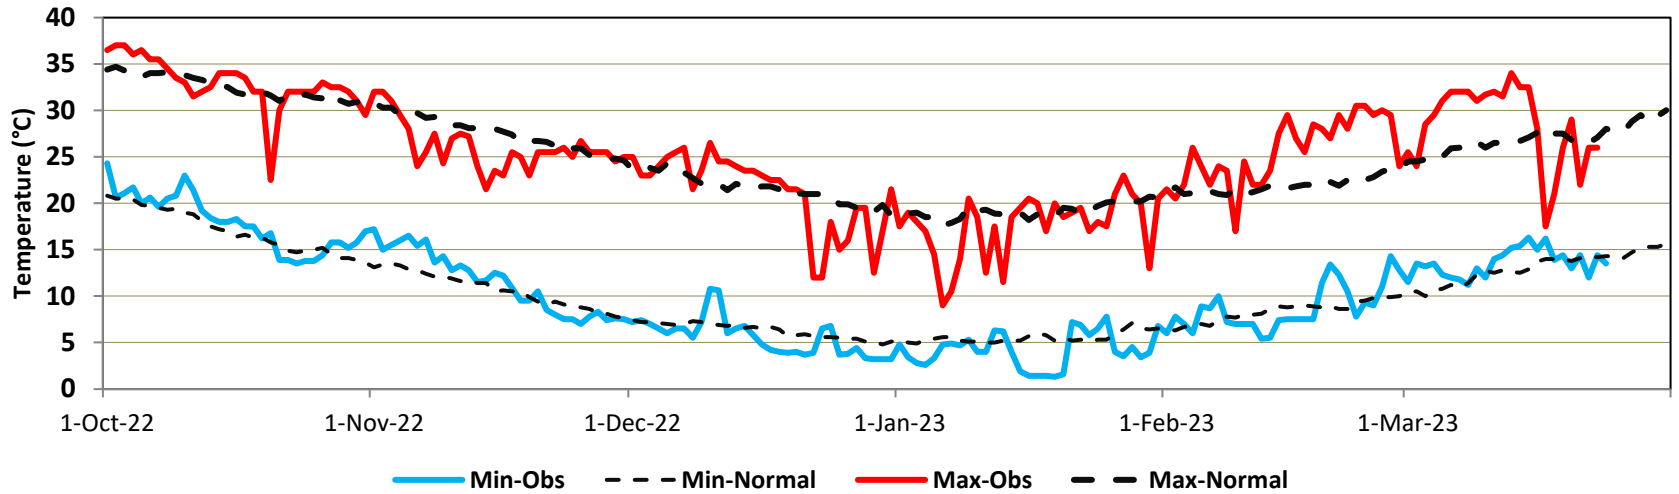

Rain, Min & Max temperatures (October 2022 – March 2023) Punjab

Stations included:

- Bahawalnagar
- Faisalabad
- Islamabad ZP
- Sargodha Airbase
- Lahore
- Jhelum
- Multan
- Murree

Bahawalnagar (Min & Max Temperatures)

Bahawalnagar (Rain)

Faisalabad (Min & Max Temperatures)

Faisalabad (Rain)

Islamabad (Rain, Min & Max Temperatures)

Islamabad (Rain)

Sargodha (Min & Max Temperatures)

Sargodha (Rain)

Lahore (Min & Max Temperatures)

Lahore (Rain)

Jhelum (Min & Max Temperatures)

Jhelum (Rain)

Multan (Min & Max Temperatures)

Multan (Rain)

Murree (Min & Max Temperatures)

Murree (Rain)

Rain, Min & Max temperatures (October 2022 – March 2023) GB & AJK