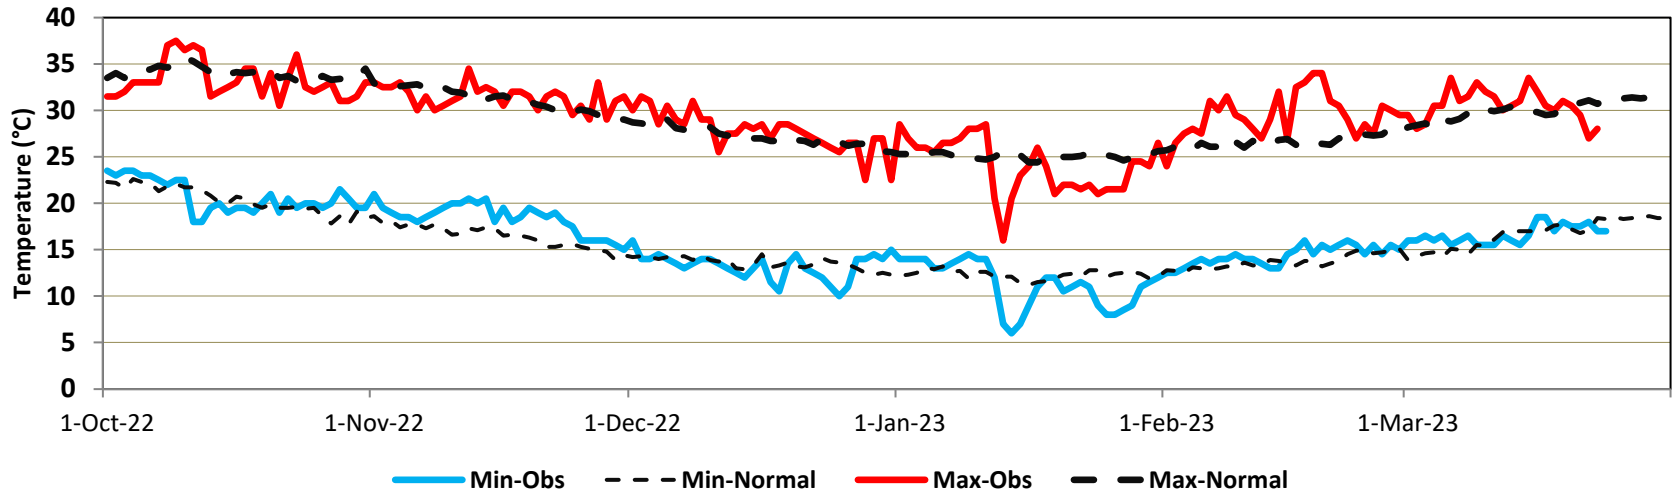

Jiwani (Rain)

Kalat (Min & Max Temperatures)

Kalat (Rain)

Nokkundi (Min & Max Temperatures)

Nokkundi (Rain)

Quetta (Min & Max Temperatures)

Quetta (Rain)

Pasni (Min & Max Temperatures)