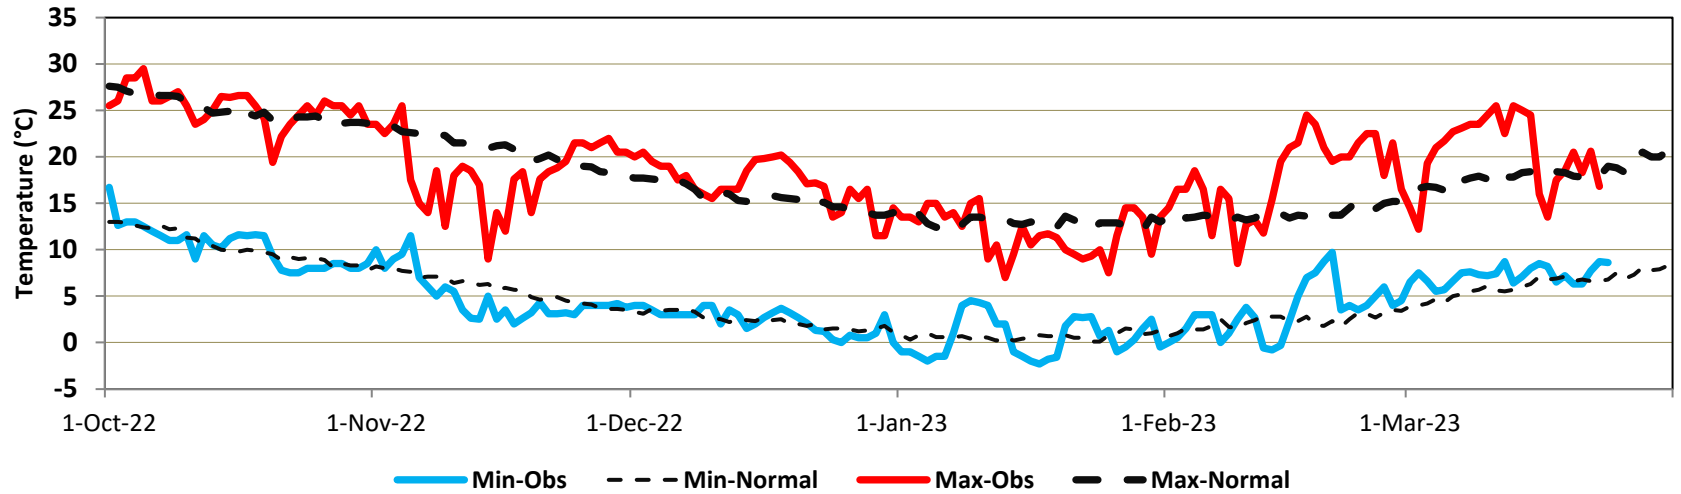

Balakot (Min & Max Temperatures)

Balakot (Rain)

Cherat (Min & Max Temperatures)

Cherat (Rain)

Chitral (Min & Max Temperatures)

Chitral (Rain)

Kakul (Min & Max Temperatures)

Kakul (Rain)

Peshawar (Min & Max Temperatures)

Peshawar (Rain)

Saidu Sharif (Min & Max Temperatures)

Saidu Sharif (Rain)

Dir (Min & Max Temperatures)

Dir (Rain)

D.I Khan (Min & Max Temperatures)

D.I Khan (Rain)