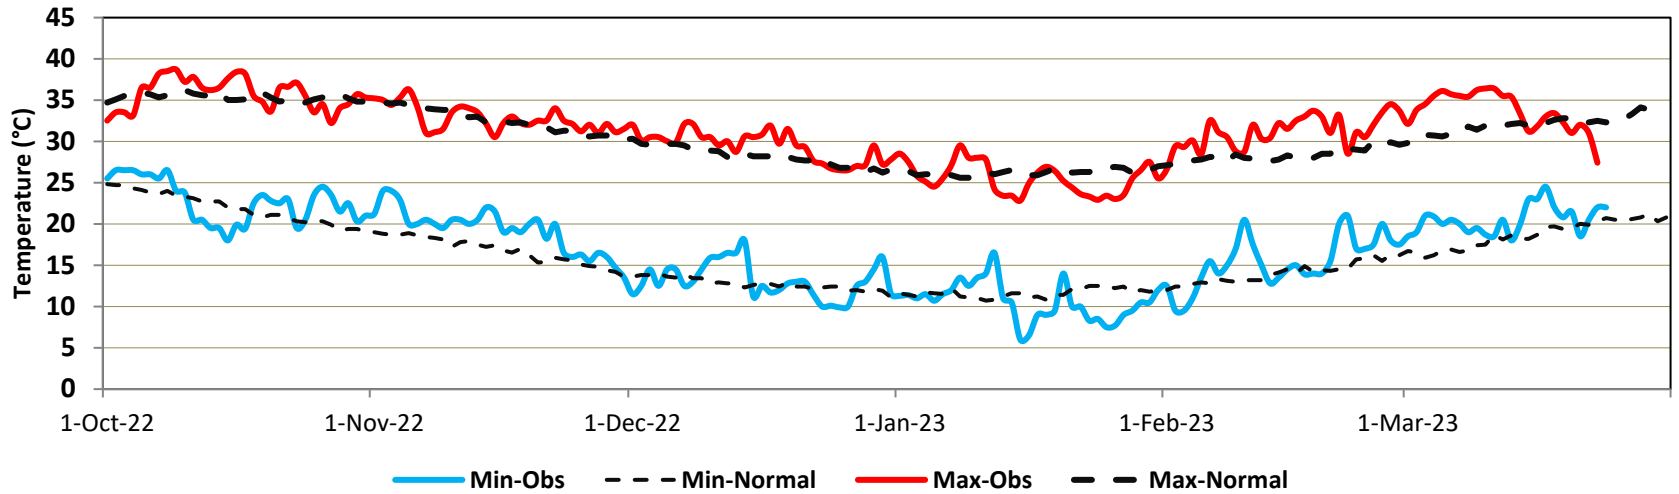

Karachi (Min & Max Temperatures)