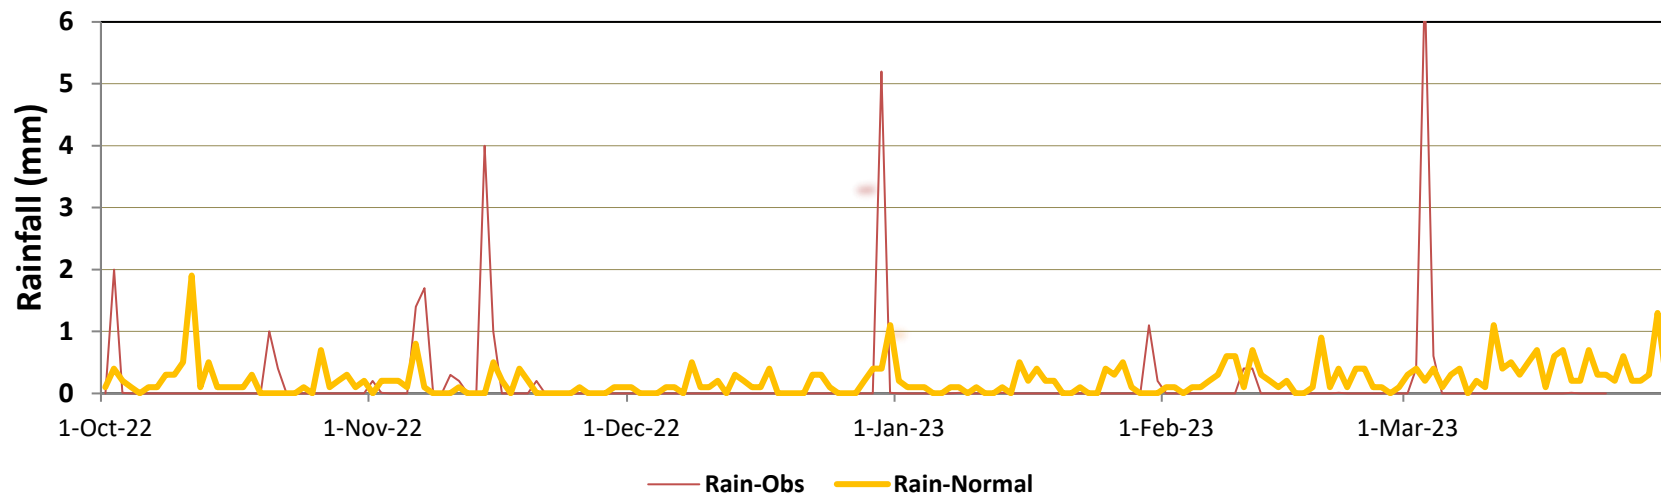

Gilgit (Rain)