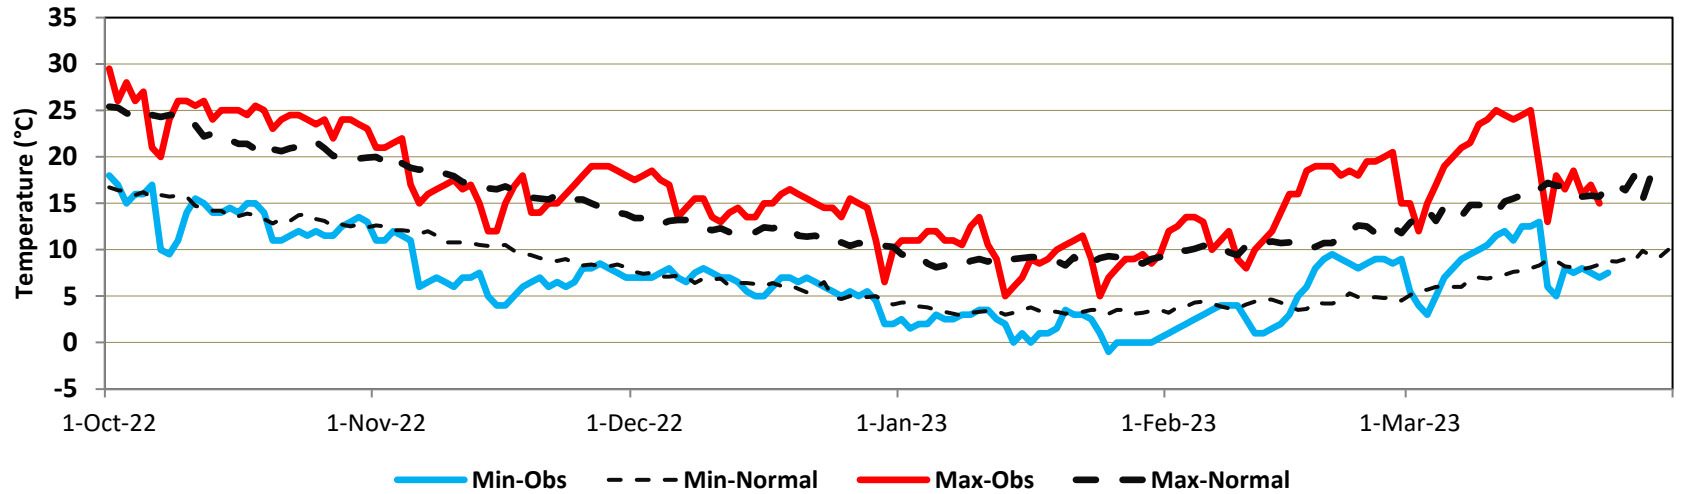

Muzaffarabad (Min & Max Temperatures)

Muzaffarabad (Rain)

Kotli (Min & Max Temperatures)

Kotli (Rain)

Rain, & Max temperatures (October 2022 – March 2023) KPK

Stations included:

- Balakot
- Cherat
- Chitral
- Kakul
- Peshawar
- Saidu Sharif
- Dir
- D.I Khan

Balakot (Min & Max Temperatures)

Balakot (Rain)

Cherat (Min & Max Temperatures)

Cherat (Rain)

Chitral (Min & Max Temperatures)

Chitral (Rain)

Kakul (Min & Max Temperatures)

Kakul (Rain)