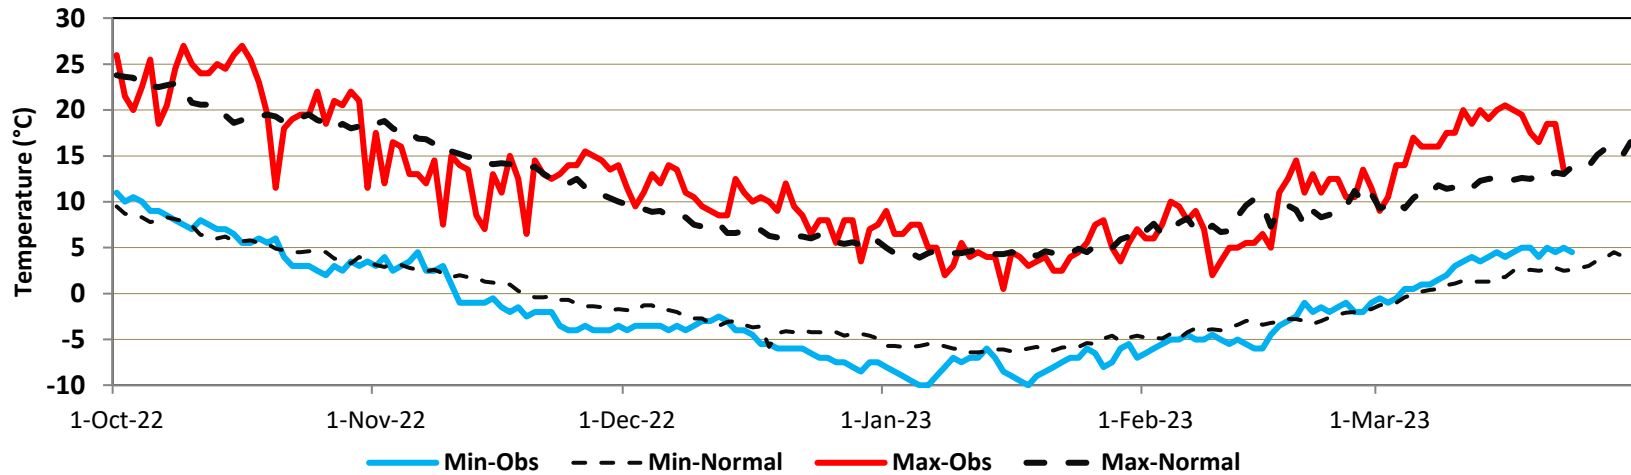

Lahore (Rain)

Jhelum (Min & Max Temperatures)

Jhelum (Rain)

Multan (Min & Max Temperatures)

Multan (Rain)

Murree (Min & Max Temperatures)

Murree (Rain)

Rain, Min & Max temperatures (October 2022 – March 2023) GB & AJK

Stations included:

- Gilgit
- Gupis
- Skardu
- Muzaffarabad
- Kotli

Gilgit (Min & Max Temperatures)

Gilgit (Rain)

Gupis (Min & Max Temperatures)

Gupis (Rain)

Skardu (Min & Max Temperatures)

Skardu (Rain)

Muzaffarabad (Min & Max Temperatures)

Muzaffarabad (Rain)

Kotli (Min & Max Temperatures)

Kotli (Rain)

Rain, & Max temperatures (October 2022 – March 2023) KPK

Stations included:

- Balakot
- Cherat
- Chitral
- Kakul
- Peshawar
- Saidu Sharif
- Dir
- D.I Khan