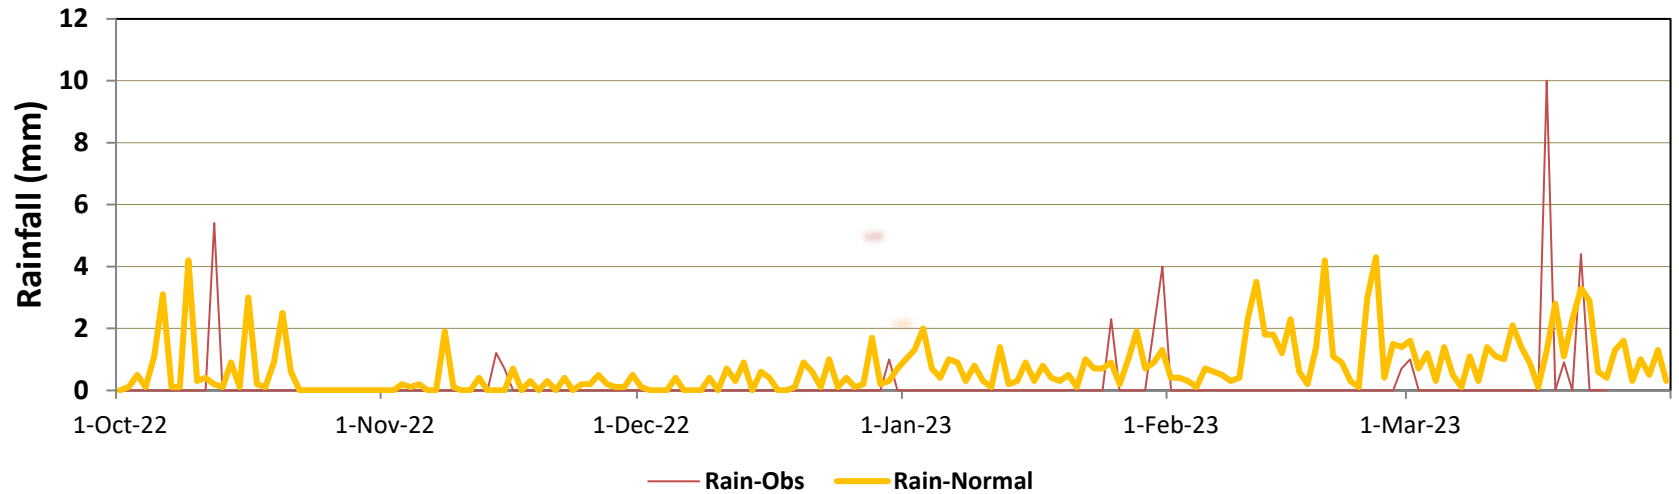

Bahawalnagar (Rain)

Faisalabad (Min & Max Temperatures)

Faisalabad (Rain)

Islamabad (Rain, Min & Max Temperatures)

Islamabad (Rain)

Sargodha (Min & Max Temperatures)

Sargodha (Rain)

Lahore (Min & Max Temperatures)

Lahore (Rain)

Jhelum (Min & Max Temperatures)

Jhelum (Rain)

Multan (Min & Max Temperatures)

Multan (Rain)

Murree (Min & Max Temperatures)

Murree (Rain)

Rain, Min & Max temperatures (October 2022 – March 2023) GB & AJK