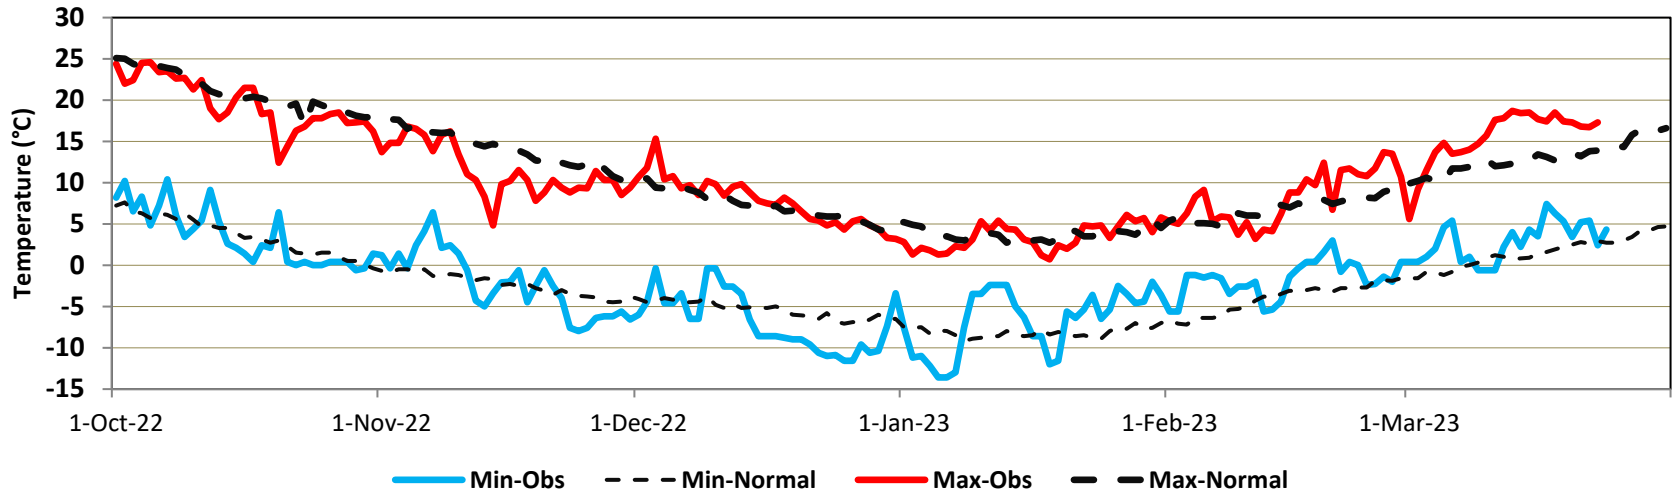

Lahore (Rain)

Jhelum (Min & Max Temperatures)

Jhelum (Rain)

Multan (Min & Max Temperatures)

Multan (Rain)

Murree (Min & Max Temperatures)

Murree (Rain)

Rain, Min & Max temperatures (October 2022 – March 2023) GB & AJK

Stations included:

- Gilgit
- Gupis
- Skardu
- Muzaffarabad
- Kotli

Gilgit (Min & Max Temperatures)

Gilgit (Rain)

Gupis (Min & Max Temperatures)

Gupis (Rain)

Skardu (Min & Max Temperatures)

Skardu (Rain)

Muzaffarabad (Min & Max Temperatures)

Muzaffarabad (Rain)

Kotli (Min & Max Temperatures)

Kotli (Rain)

Rain, & Max temperatures (October 2022 – March 2023) KPK

Stations included:

- Balakot
- Cherat
- Chitral
- Kakul
- Peshawar
- Saidu Sharif
- Dir
- D.I Khan