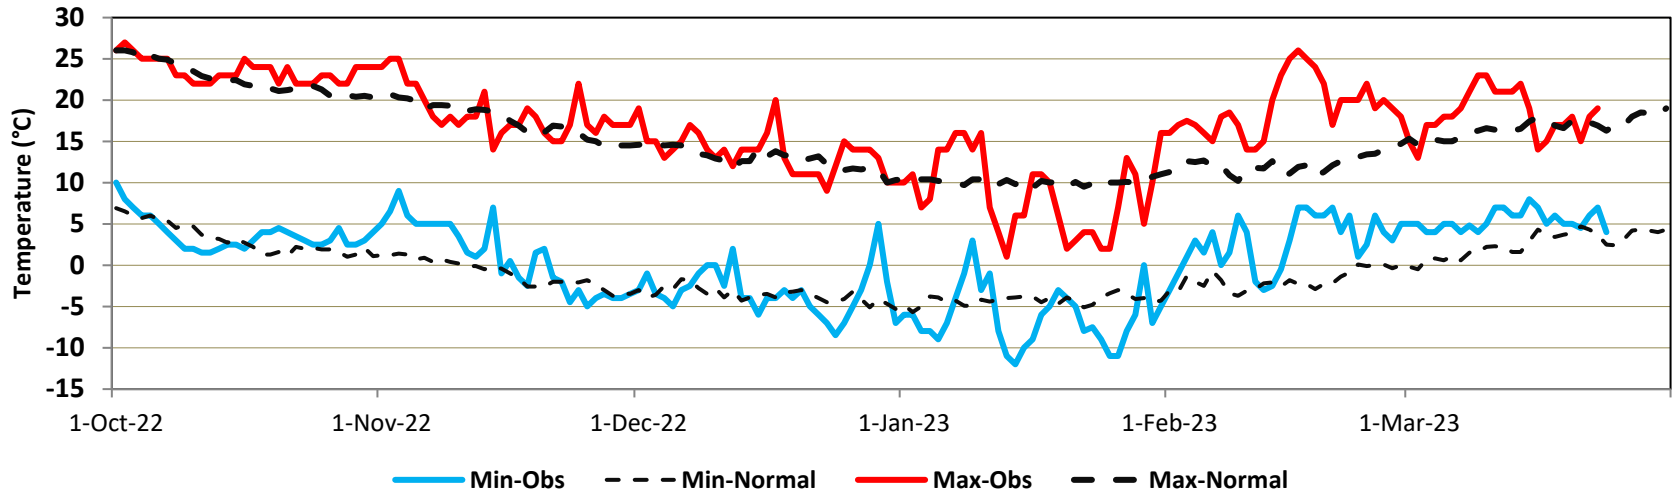

Rain, Min & Max temperatures (October 2022 – March 2023) Balochistan

Stations included:

- Barkhan
- Jiwani
- Kalat
- Nokkundi
- Quetta
- Pasni
- Panjgur

Barkhan (Min & Max Temperatures)

Barkhan (Rain)

Jiwani (Min & Max Temperatures)

Jiwani (Rain)

Kalat (Min & Max Temperatures)

Kalat (Rain)

Nokkundi (Min & Max Temperatures)

Nokkundi (Rain)

Quetta (Min & Max Temperatures)

Quetta (Rain)

Pasni (Min & Max Temperatures)